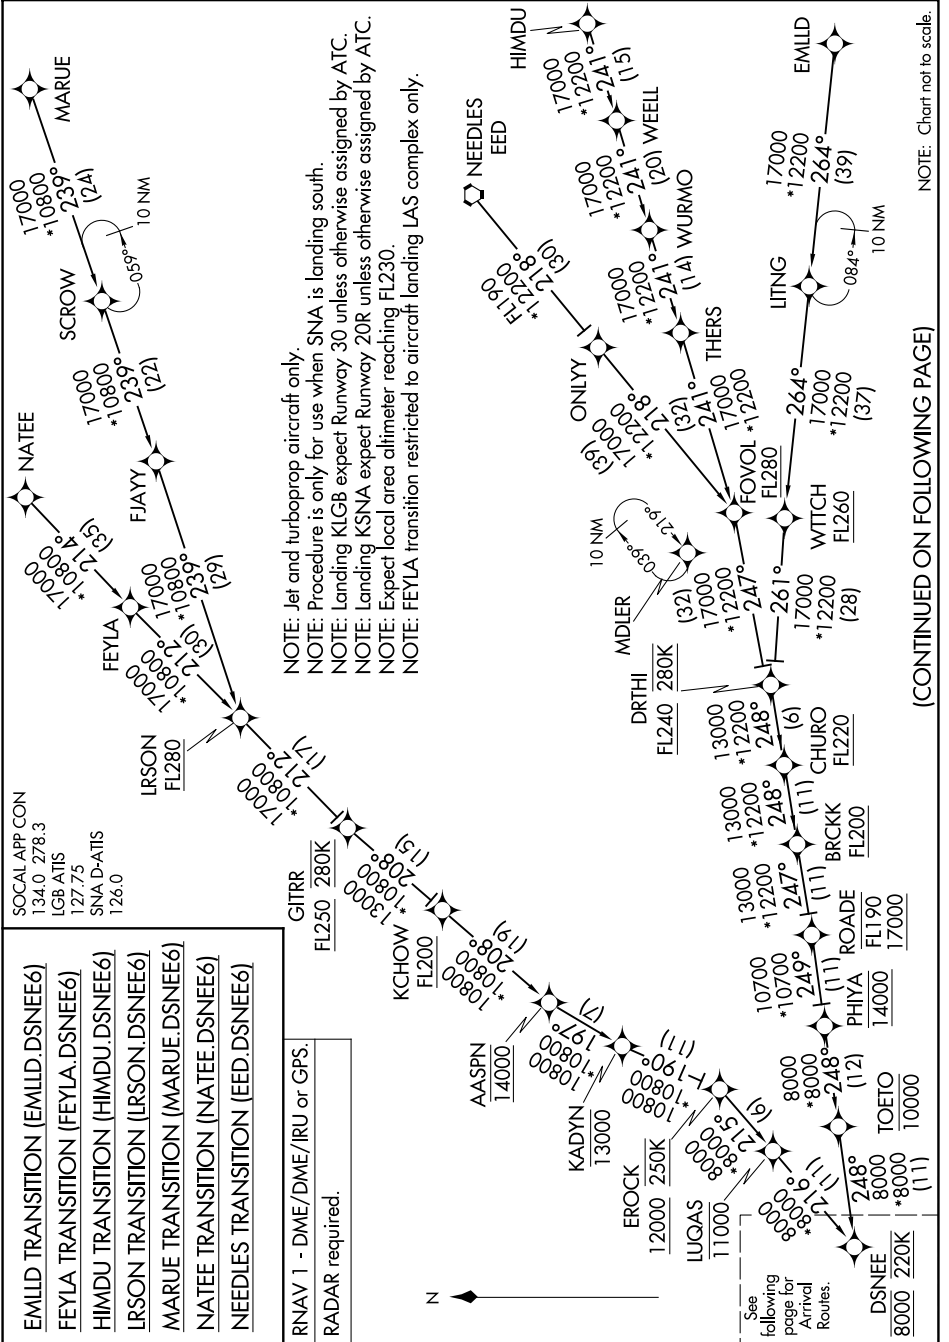

DSNEE SIX ARRIVAL (RNAV) Transition Routes

LONG BEACH, CALIFORNIA

SW-3, 17 APR 2025 to 15 MAY 2025

(CONTINUED ON FOLLOWING PAGE)

SW-3, 17 APR 2025 to 15 MAY 2025

DSNEE SIX ARRIVAL (RNAV) Transition Routes

LONG BEACH, CALIFORNIA