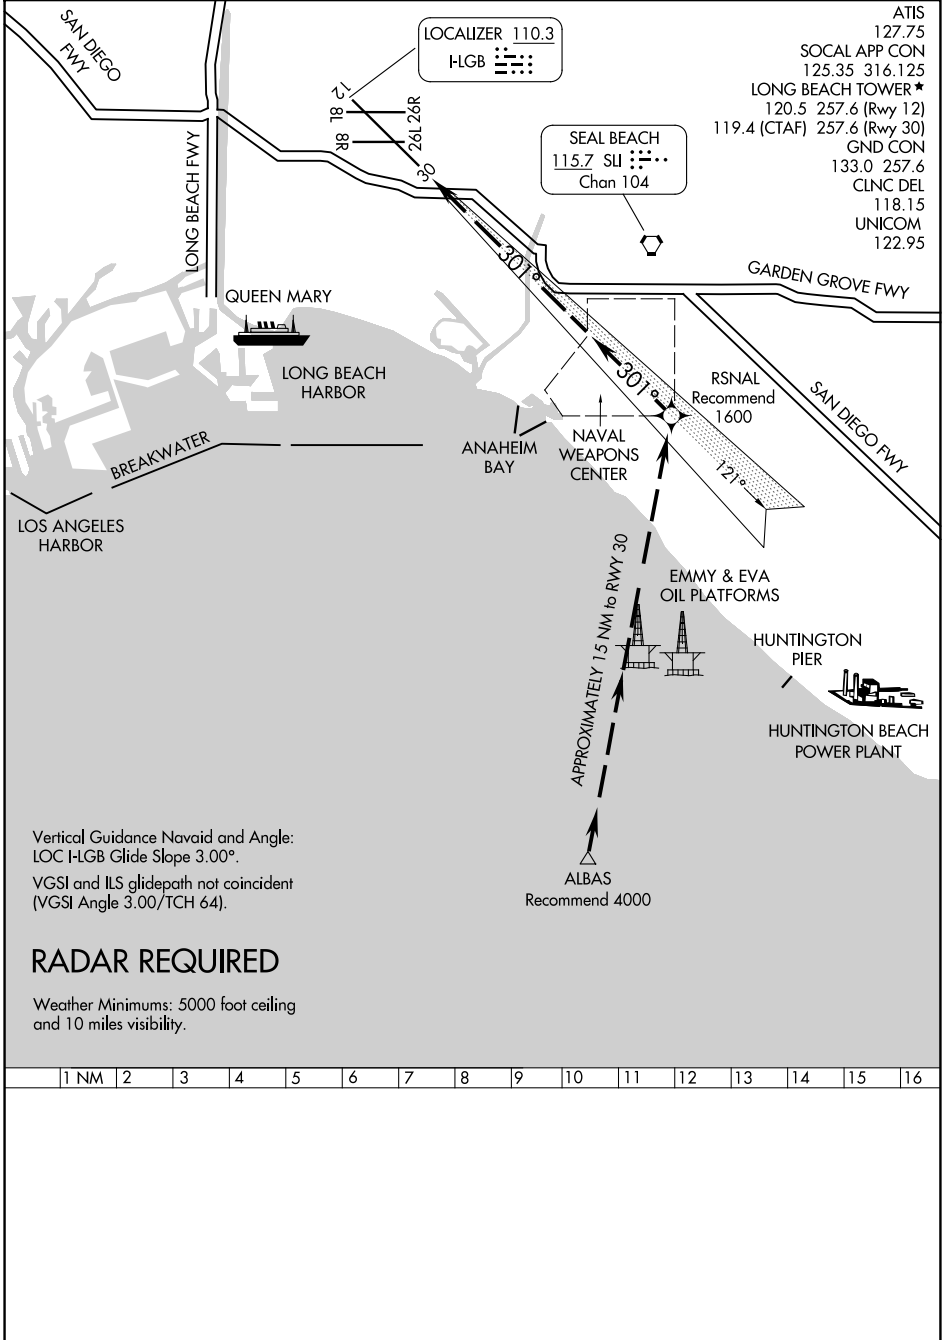

23334

ARSENAL VISUAL RWY 30

AL-236 (FAA)

LONG BEACH (DAUGHERTY FLD) (LGB)
LONG BEACH, CALIFORNIA

SW-3, 17 APR 2025 to 15 MAY 2025

SW-3, 17 APR 2025 to 15 MAY 2025

ARSENAL VISUAL RWY 30

Orig-A 19JUL18

33°49'N-118°09'W

LONG BEACH, CALIFORNIA
LONG BEACH (DAUGHERTY FLD) (LGB)