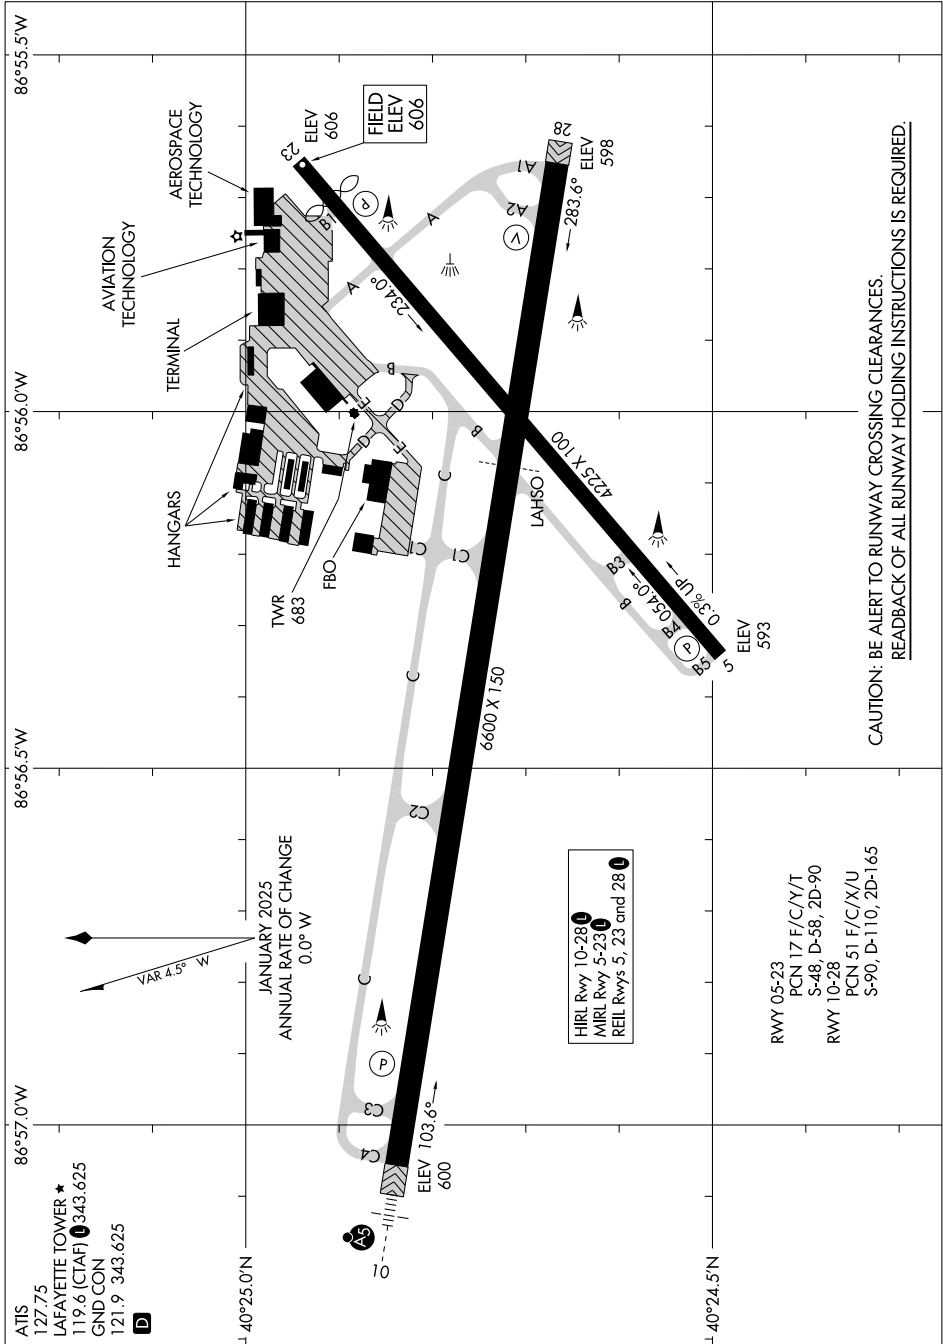

AIRPORT DIAGRAM

AL-220 (FAA)

PURDUE UNIVERSITY (LAF)
LAFAYETTE, INDIANA

EC-2, 17 APR 2025 to 15 MAY 2025

CAUTION: BE ALERT TO RUNWAY CROSSING CLEARANCES.
REARBACK OF ALL RUNWAY HOLDING INSTRUCTIONS IS REQUIRED.

HIRL Rwy 10-28
MIRL Rwy 5-23
REIL Rwys 5, 23 and 28

RWY 05-23
PCN 17 F/C/Y/T
S-48, D-58, 2D-90
RWY 10-28
PCN 51 F/C/X/U
S-90, D-110, 2D-165

AIRPORT DIAGRAM

LAFAYETTE, INDIANA
PURDUE UNIVERSITY (LAF)

EC-2, 17 APR 2025 to 15 MAY 2025