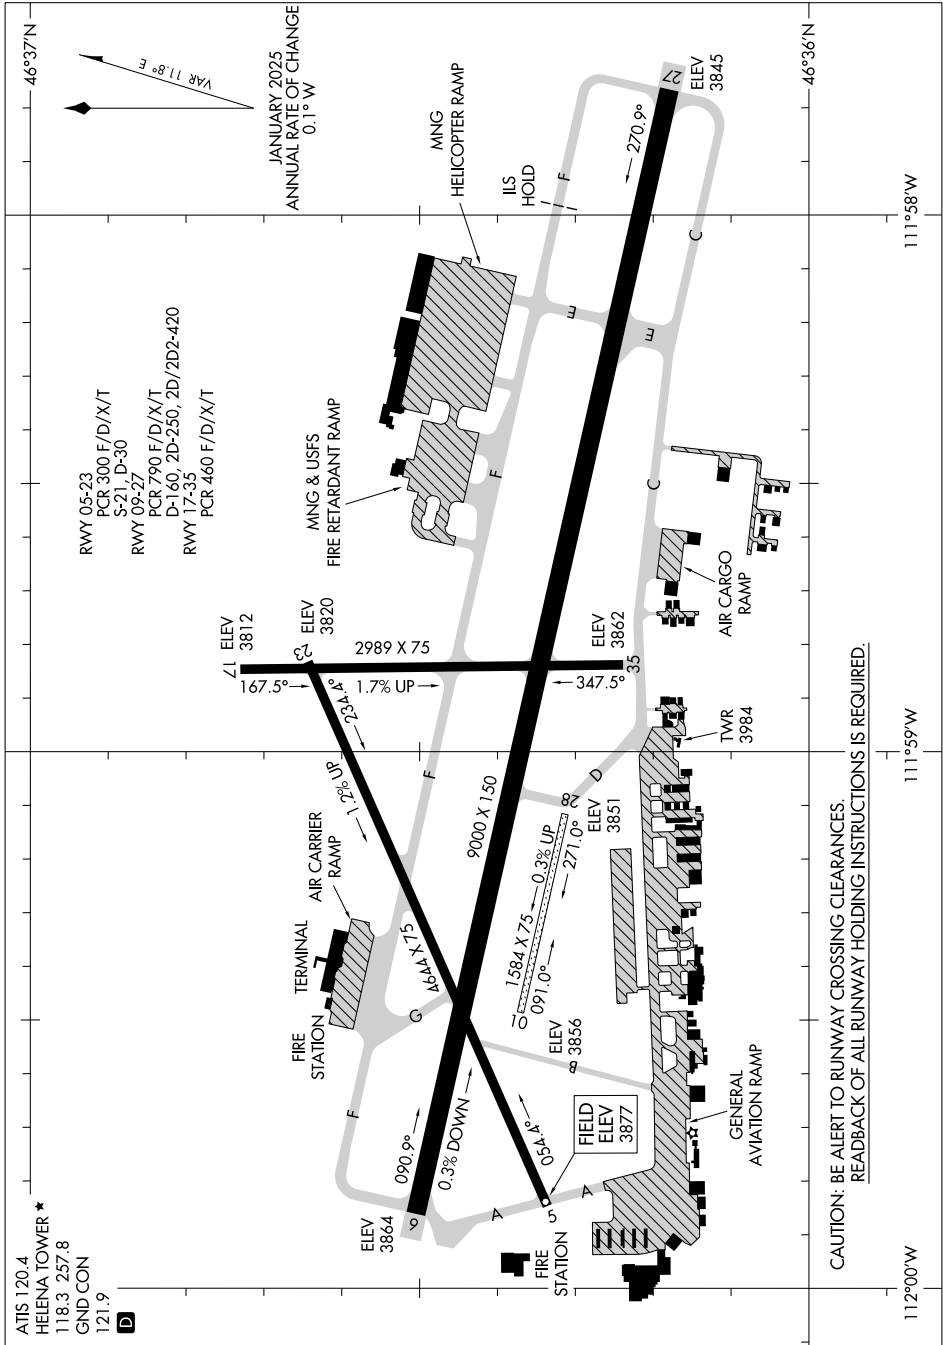

# AIRPORT DIAGRAM

AL-192 (FAA)

HELENA RGNL (HLN)  
HELENA, MONTANA

NW-1, 17 APR 2025 to 15 MAY 2025

CAUTION: BE ALERT TO RUNWAY CROSSING CLEARANCES.  
READBACK OF ALL RUNWAY HOLDING INSTRUCTIONS IS REQUIRED.

# AIRPORT DIAGRAM

HELENA, MONTANA  
HELENA RGNL (HLN)

NW-1, 17 APR 2025 to 15 MAY 2025