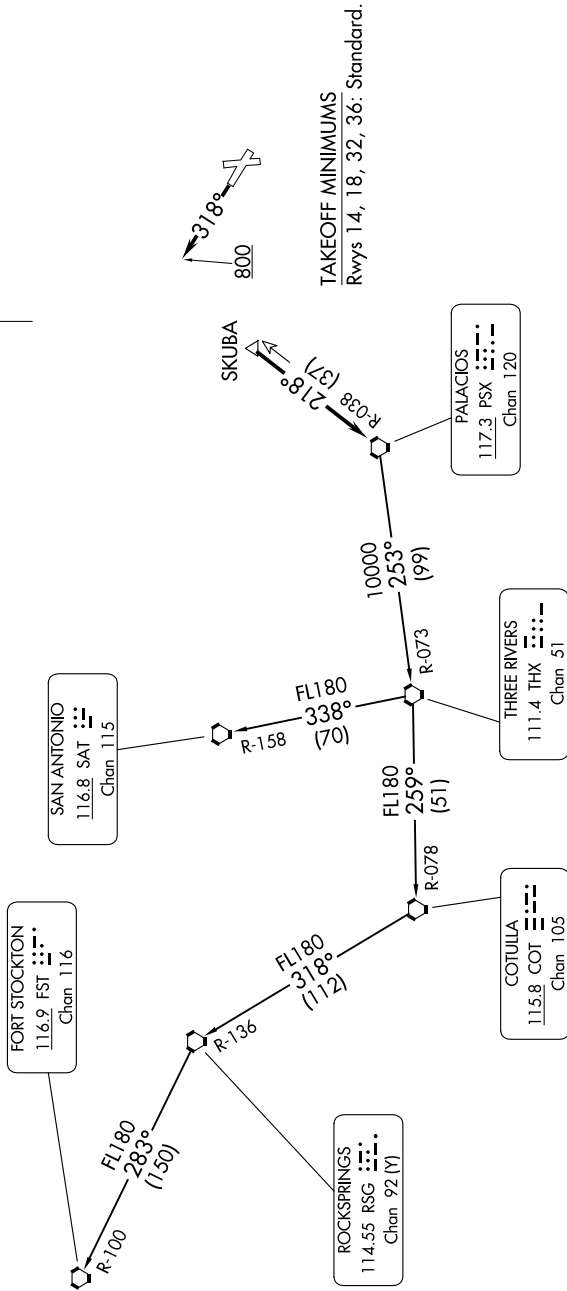

PALACIOS THREE DEPARTURE

SC-5, 17 APR 2025 to 15 MAY 2025

**TOP ALTITUDE:
ASSIGNED BY ATC**

RADAR and DME required.

- ASOS 123.95
- CLNC DEL (When hwr closed) 135.35
- GND CON 118.625
- GALVESTON TOWER ★ 120.575 (CTAF)
- HOUSTON DEP CON 134.45 284.0

TAKEOFF MINIMUMS
Rwys 14, 18, 32, 36: Standard.

(CONTINUED ON FOLLOWING PAGE)

SC-5, 17 APR 2025 to 15 MAY 2025

PALACIOS THREE DEPARTURE