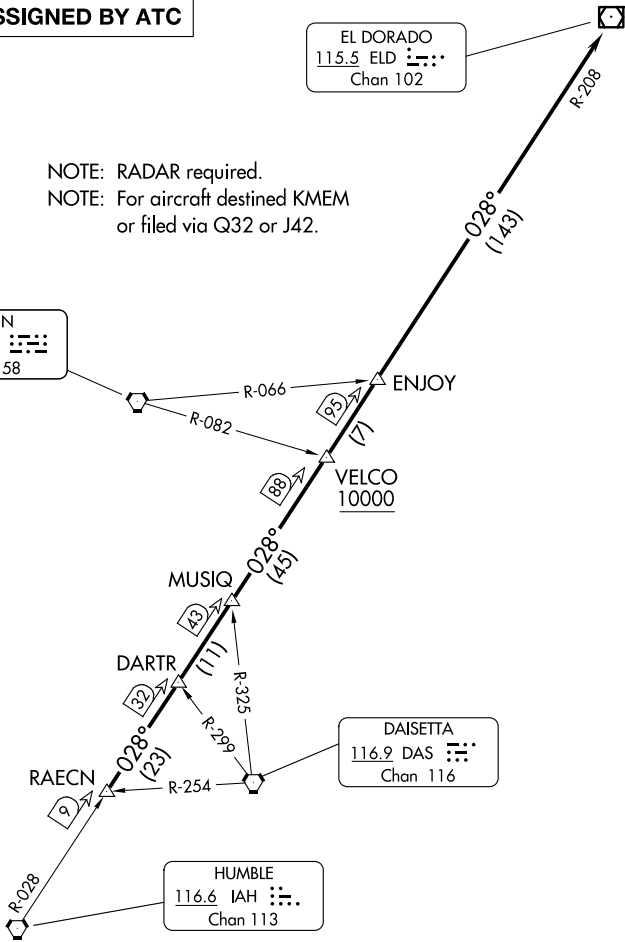

EL DORADO ONE DEPARTURE

ASOS
123.95
CLNC DEL (When twr closed)
135.35
GND CON
118.625
GALVESTON TOWER ★
120.575 (CTAF)
HOUSTON DEP CON
134.45 284.0

**TOP ALTITUDE:
ASSIGNED BY ATC**

EL DORADO
115.5 ELD 
Chan 102

NOTE: RADAR required.
NOTE: For aircraft destined KMEM
or filed via Q32 or J42.

LUFKIN
112.1 LFK 
Chan 58

TAKEOFF MINIMUMS

Rwys 14, 18, 32, 36: Standard.

NOTE: Chart not to scale.

(CONTINUED ON FOLLOWING PAGE)

EL DORADO ONE DEPARTURE

(ELD1.ELD) 07OCT21