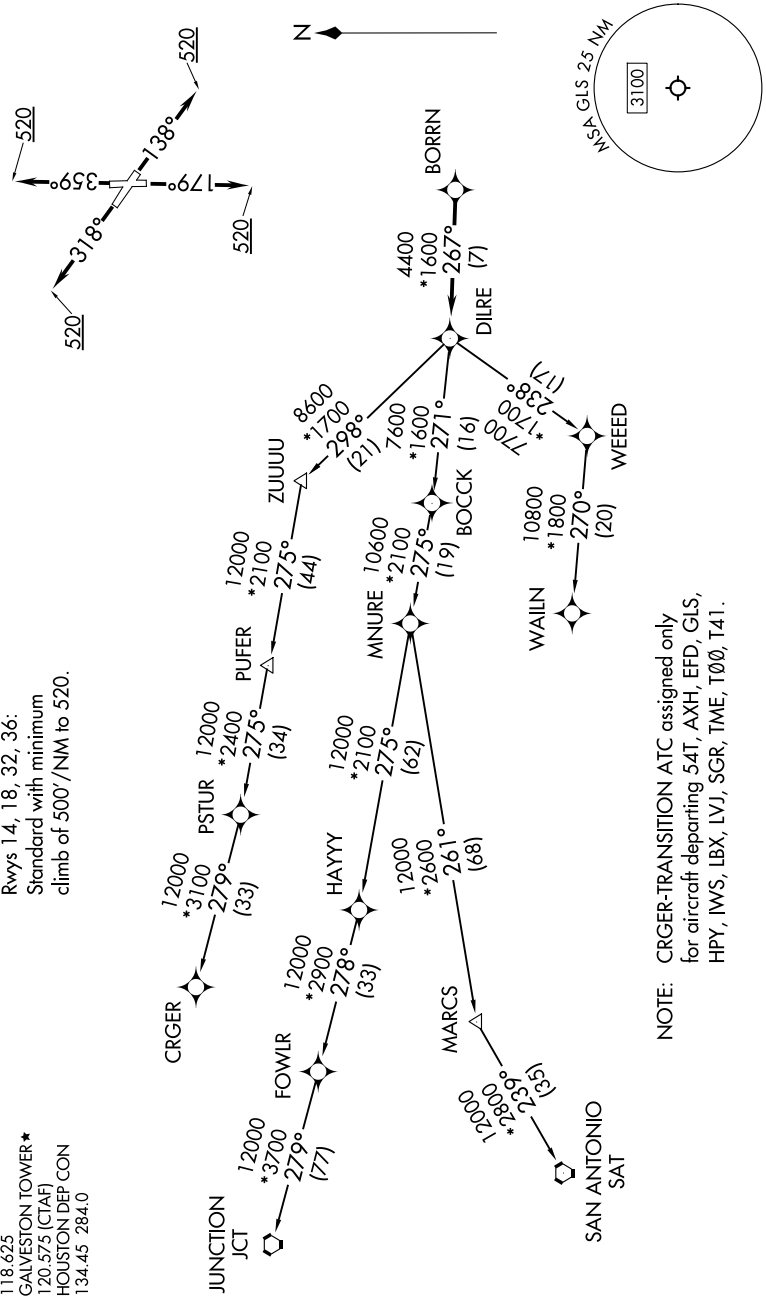

BORRN SIX DEPARTURE (RNAV)

SC-5, 17 APR 2025 to 15 MAY 2025

TAKEOFF MINIMUMS
Rws 14, 18, 32, 36:
Standard with minimum
climb of 500'/NM to 520.

RNAV 1 - DME/DME/IRU or GPS.
RADAR required.

**TOP ALTITUDE:
ASSIGNED BY ATC**

NOTE: CRGR-TRANSITION ATC assigned only for aircraft departing 54T, AXH, EFD, GLS, HPY, IWS, LBX, LVJ, SGR, TME, T00, T41.

(CONTINUED ON FOLLOWING PAGE)

NOTE: Chart not to scale.

BORRN SIX DEPARTURE (RNAV)