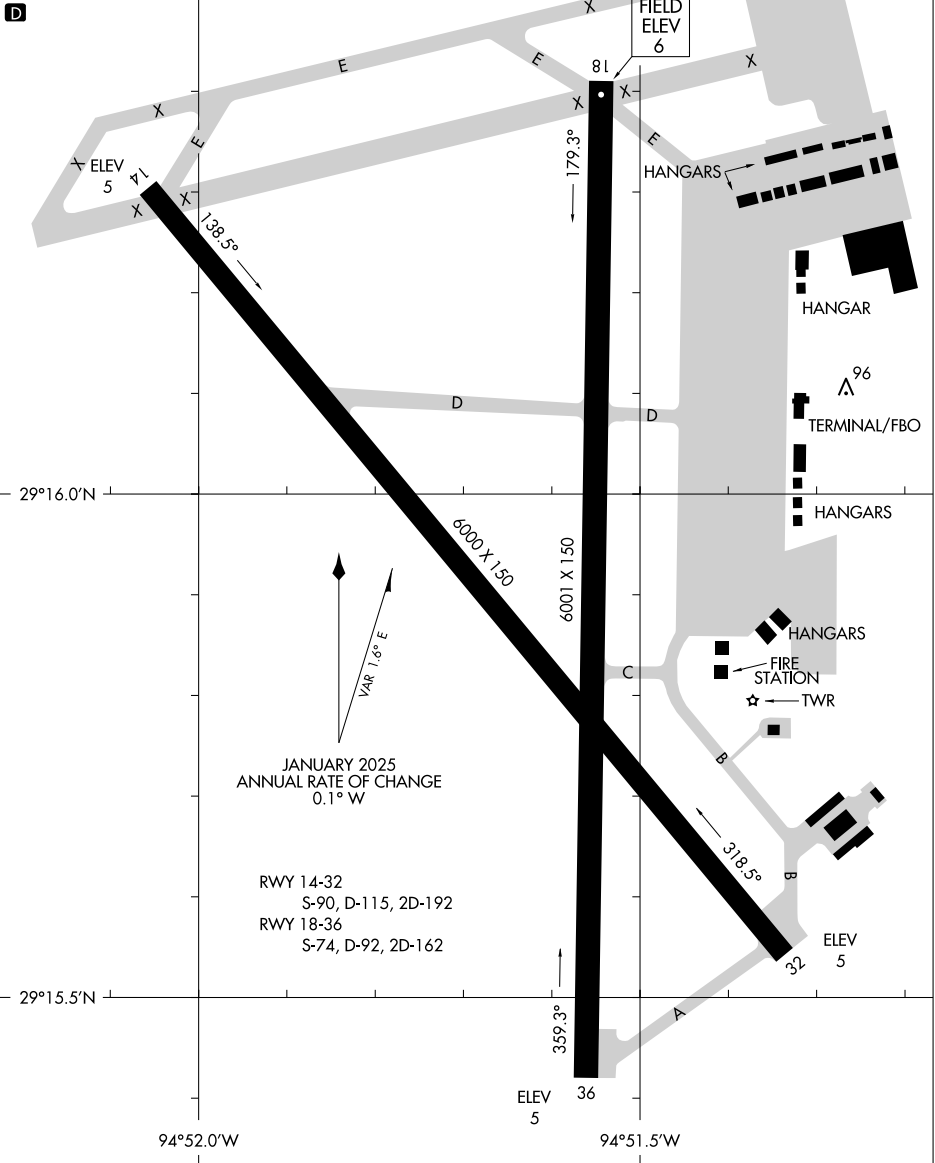

25107

AIRPORT DIAGRAM

AL-164 (FAA)

SCHOLES INTL AT GALVESTON (GLS) GALVESTON, TEXAS

ASOS
123.950
GALVESTON TOWER ★
120.575
GND CON
118.625
CLNC DEL (When Tower Closed)
135.35 29°16.5'N

CAUTION: BE ALERT TO RUNWAY CROSSING CLEARANCES.
READBACK OF ALL RUNWAY HOLDING INSTRUCTIONS IS REQUIRED.

SC-5, 17 APR 2025 to 15 MAY 2025

SC-5, 17 APR 2025 to 15 MAY 2025

AIRPORT DIAGRAM

25107

GALVESTON, TEXAS SCHOLES INTL AT GALVESTON (GLS)