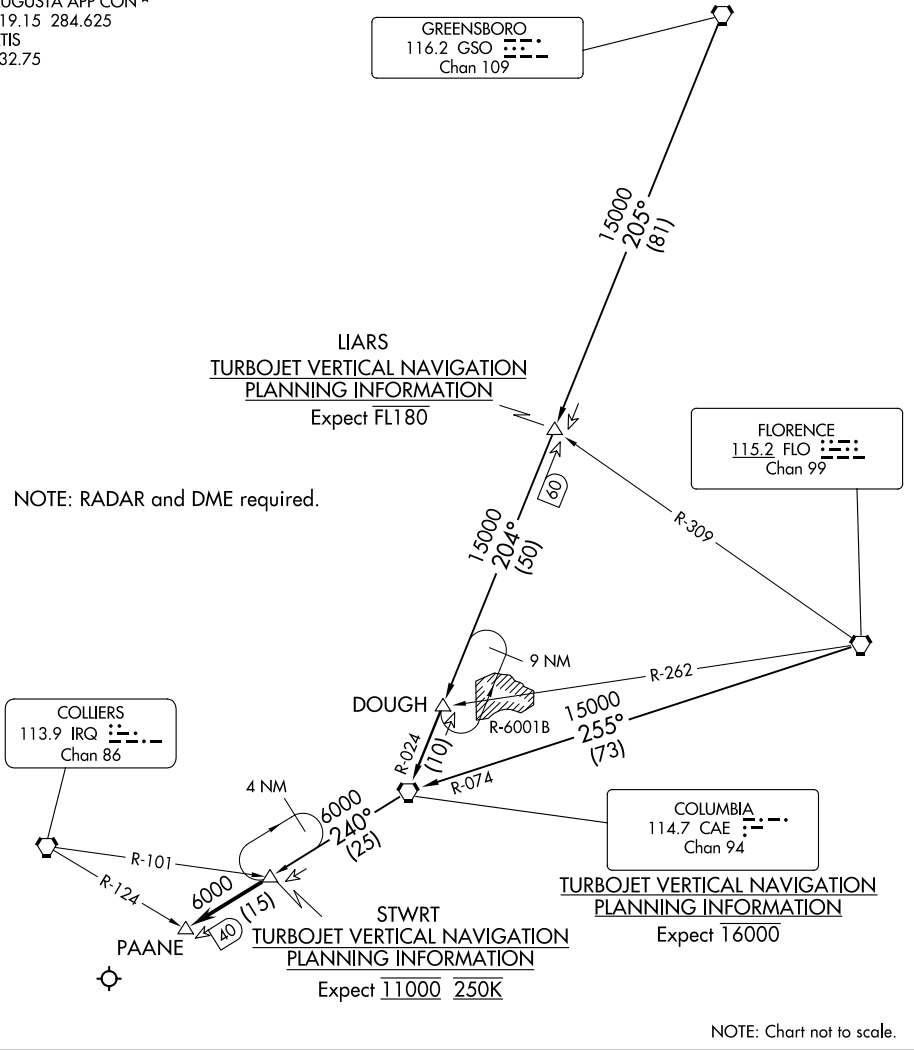

(STWRT.STWRT3) 24193
STWRT THREE ARRIVAL

AL-27 (FAA)

AUGUSTA RGNL AT BUSH FLD (AGS)
 AUGUSTA, GEORGIA

AUGUSTA APP CON ★
 119.15 284.625
 ATIS
 132.75

GREENSBORO
 116.2 GSO
 Chan 109

FLORENCE
 115.2 FLO
 Chan 99

NOTE: RADAR and DME required.

COLLIERS
 113.9 IRQ
 Chan 86

COLUMBIA
 114.7 CAE
 Chan 94

ARRIVAL ROUTE DESCRIPTION

COLUMBIA TRANSITION (CAE.STWRT3): From over CAE VORTAC on CAE R-240 to STWRT. Thence. . . .

FLORENCE TRANSITION (FLO.STWRT3): From over FLO VORTAC on FLO R-255 and CAE R-074 to CAE VORTAC, then on CAE R-240 to STWRT. Thence. . . .

GREENSBORO TRANSITION (GSO.STWRT3): From over GSO VORTAC on GSO R-205 to LIARS, then on CAE R-024 to CAE VORTAC, then on CAE R-240 to STWRT. Thence. . . .
 . . . from over STWRT on the CAE R-240 to PAANE. Expect RADAR vectors to airport after PAANE.

STWRT THREE ARRIVAL
 (STWRT.STWRT3) 03JAN19

AUGUSTA, GEORGIA
 AUGUSTA RGNL AT BUSH FLD (AGS)

SE-4, 17 APR 2025 to 15 MAY 2025

SE-4, 17 APR 2025 to 15 MAY 2025