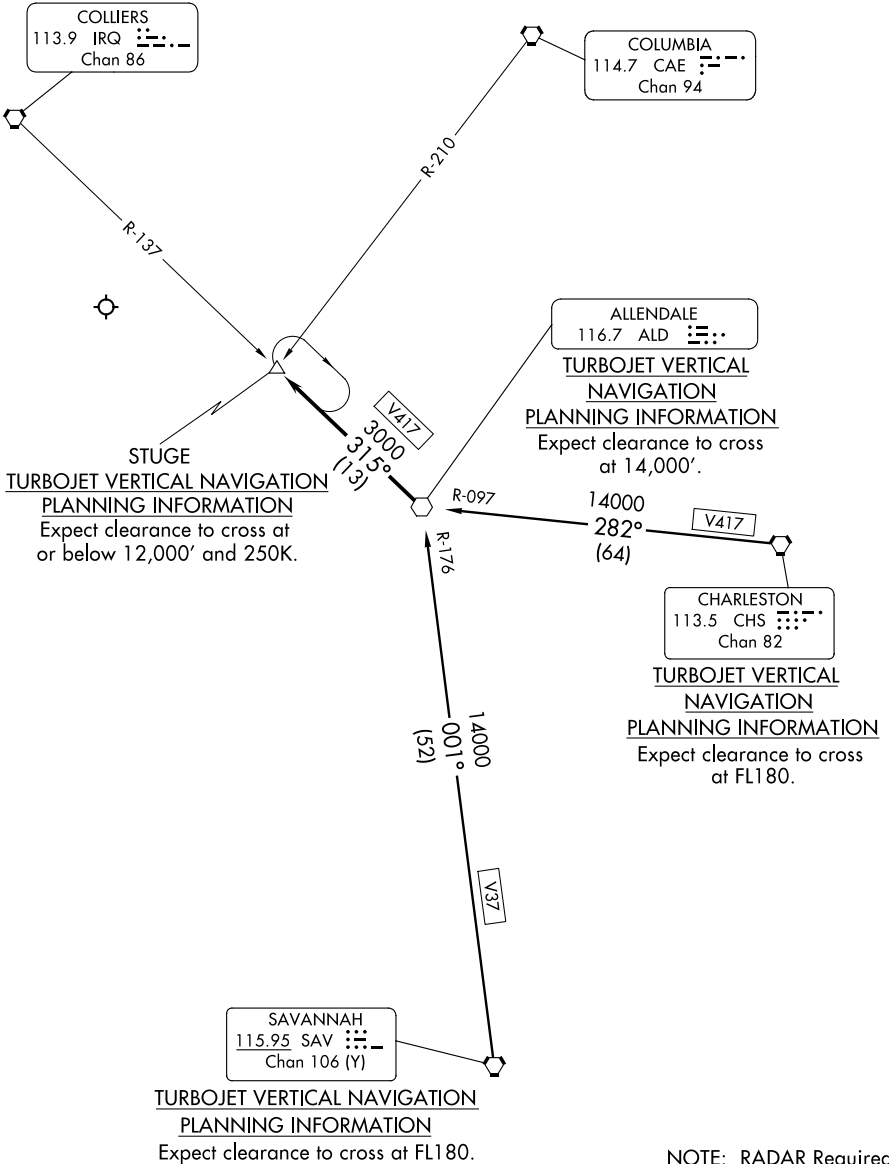

# STUGE THREE ARRIVAL

AUGUSTA APP CON ★  
119.15 284.625  
ATIS  
132.75

SE-4, 17 APR 2025 to 15 MAY 2025

SE-4, 17 APR 2025 to 15 MAY 2025

NOTE: RADAR Required.  
NOTE: Chart not to scale.

(CONTINUED ON FOLLOWING PAGE)