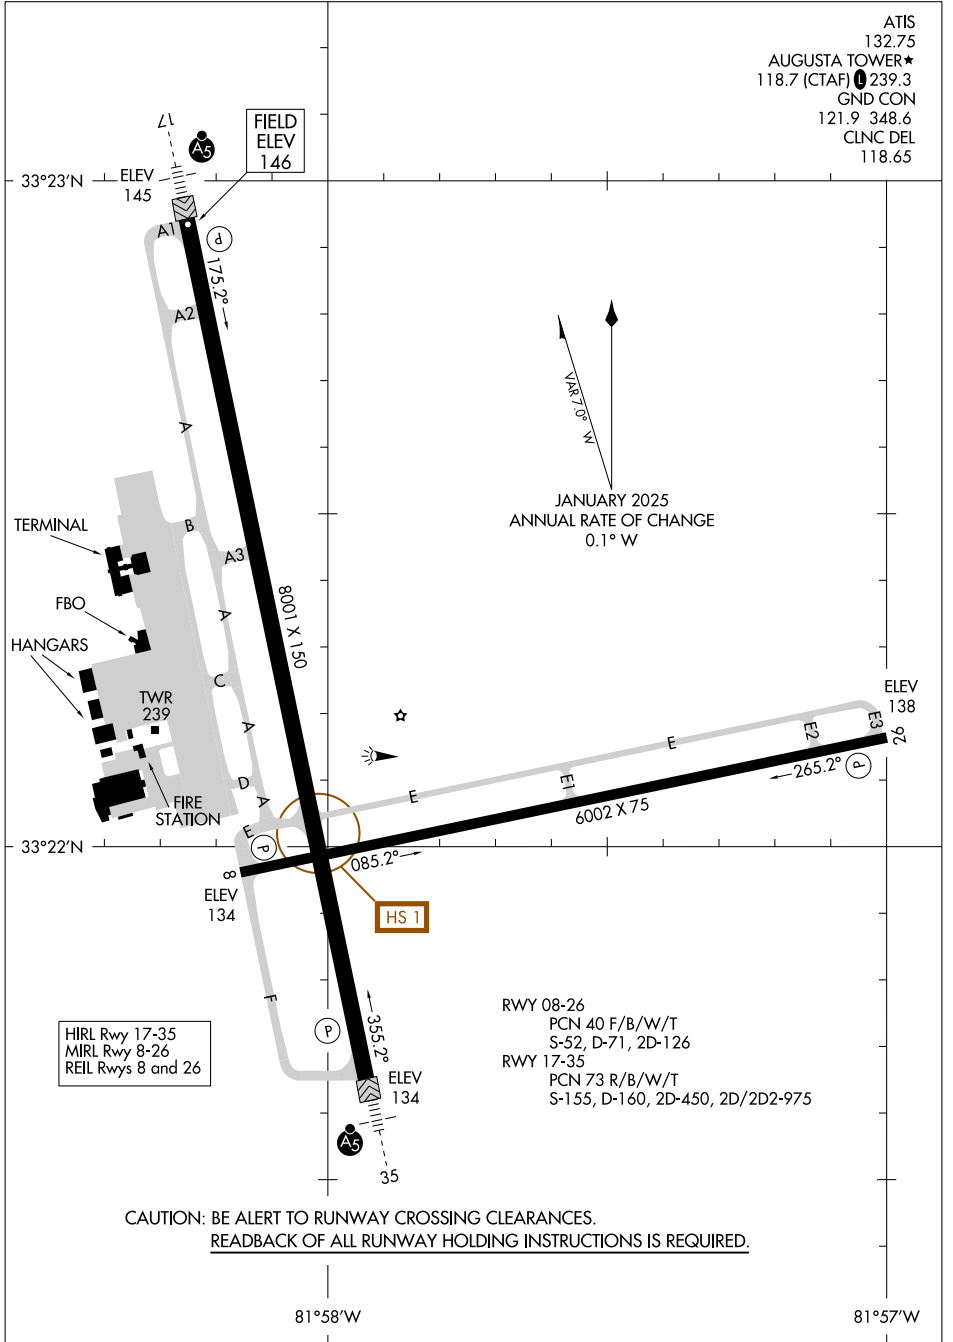

25107

AIRPORT DIAGRAM

AL-27 (FAA)

AUGUSTA RGNL AT BUSH FLD (AGS)
AUGUSTA, GEORGIA

ATIS 132.75
 AUGUSTA TOWER★ 118.7 (CTAF) 239.3
 GND CON 121.9 348.6
 CLNC DEL 118.65

SE-4, 17 APR 2025 to 15 MAY 2025

SE-4, 17 APR 2025 to 15 MAY 2025

AIRPORT DIAGRAM

25107

AUGUSTA, GEORGIA
AUGUSTA RGNL AT BUSH FLD (AGS)