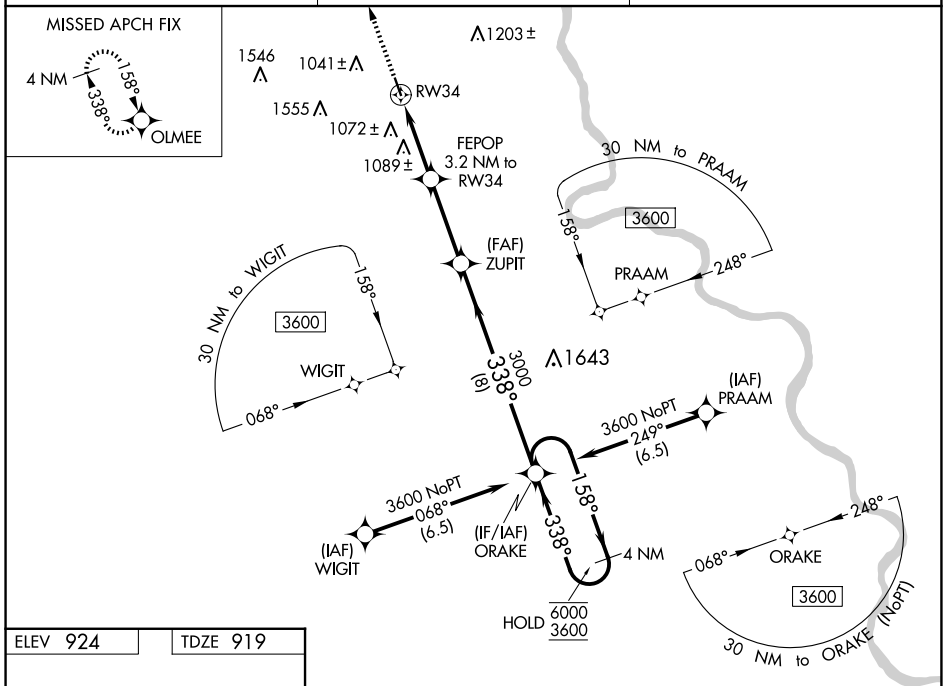

WAAS CH 42842 W34A	APP CRS 338°	Rwy Idg TDZE Apt Elev	3750 919 924
--	------------------------	-----------------------------	---

RNAV (GPS) RWY 34

FARINGTON FLD (K01)

RNP APCH.	<p>⚠ Circling NA for Cat C west of Rwy 16-34. ⚠ NA Baro-VNAV NA. Use Brenner Fld altimeter setting.</p>	MISSED APPROACH: Climb to 3600 direct OLMEE and hold.
-----------	---	---

FNB ASOS 119.275	MINNEAPOLIS CENTER 128.75 346.3	CTAF 122.9
----------------------------	---	----------------------

CATEGORY	A	B	C	D
LPV DA	1175-1 256 (300-1)			NA
LNAV/VNAV DA	1302-1 383 (400-1 3/8)			NA
LNAV MDA	1400-1 481 (500-1)	1400-1 3/8 481 (500-1 3/8)		NA
<input checked="" type="checkbox"/> CIRCLING	1480-1 556 (600-1)	1540-1 3/4 616 (700-1 3/4)		NA

NC-2, 20 MAR 2025 to 17 APR 2025

NC-2, 20 MAR 2025 to 17 APR 2025