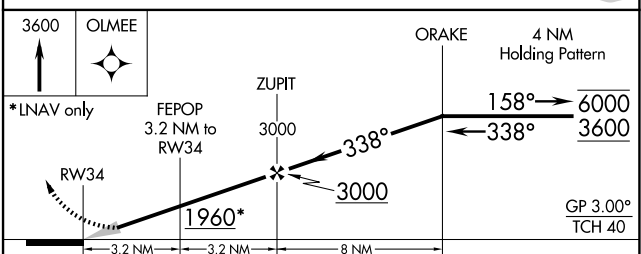

WAAS CH 42842 W34A	APP CRS 338°	Rwy Idg TDZE Apt Elev	3750 919 924
--	------------------------	-----------------------------	---

RNAV (GPS) RWY 34

FARINGTON FLD (K01)

RNP APCH.	<p>⚠ Circling NA for Cat C west of Rwy 16-34. ⚠ NA Baro-VNAV NA. Use Brenner Fld altimeter setting.</p>	MISSED APPROACH: Climb to 3600 direct OLMEE and hold.
-----------	---	---

FNB ASOS 119.275	MINNEAPOLIS CENTER 128.75 346.3	CTAF 122.9
----------------------------	---	----------------------

CATEGORY	A	B	C	D
LPV DA	1175-1 256 (300-1)			NA
LNAV/VNAV DA	1302-1 383 (400-1 3/8)			NA
LNAV MDA	1400-1 481 (500-1)	1400-1 3/8 481 (500-1 3/8)		NA
<input checked="" type="checkbox"/> CIRCLING	1480-1 556 (600-1)	1540-1 3/4 616 (700-1 3/4)		NA