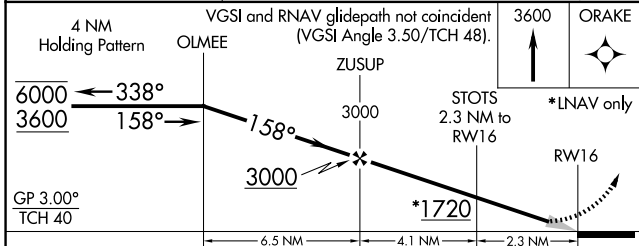

WAAS CH 49142 W16A	APP CRS 158°	Rwy Idg 3750 TDZE 924 Apt Elev 924
--	------------------------	---

RNAV (GPS) RWY 16

FARINGTON FLD (K01)

RNP APCH.	<p>▼ Circling NA for Cat C west of Rwy 16-34. ▲ NA Baro-VNAV NA. Use Brenner Fld altimeter setting.</p>	<p>MISSED APPROACH: Climb to 3600 direct ORAKE and hold, continue climb-in-hold to 3600.</p>
-----------	---	--

FNB ASOS 119.275	MINNEAPOLIS CENTER 128.75 346.3	CTAF 122.9
----------------------------	---	----------------------

CATEGORY	A	B	C	D
LPV DA	1180-1	256 (300-1)		NA
LNAV/VNAV DA	1230-1	306 (400-1)		NA
LNAV MDA	1480-1	556 (600-1)	1480-1½ 556 (600-1½)	NA
CIRCLING	1480-1	556 (600-1)	1540-1¾ 616 (700-1¾)	NA