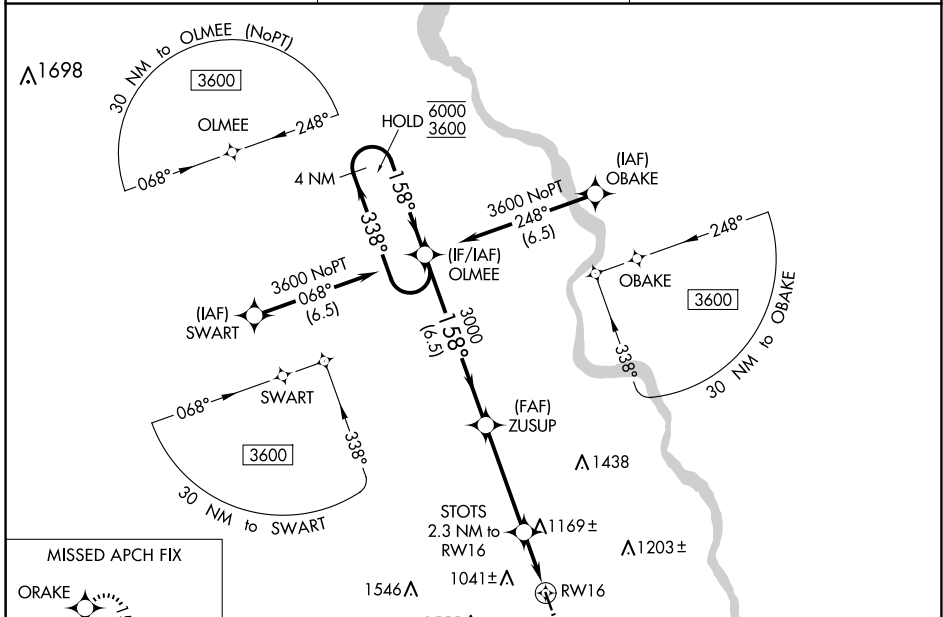

WAAS CH 49142 W16A	APP CRS 158°	Rwy Idg 3750 TDZE 924 Apt Elev 924
--	------------------------	---

RNAV (GPS) RWY 16

FARINGTON FLD (K01)

RNP APCH.	<p>▼ Circling NA for Cat C west of Rwy 16-34. ▲ NA Baro-VNAV NA. Use Brenner Fld altimeter setting.</p>	<p>MISSED APPROACH: Climb to 3600 direct ORAKE and hold, continue climb-in-hold to 3600.</p>
-----------	---	--

FNB ASOS 119.275	MINNEAPOLIS CENTER 128.75 346.3	CTAF 122.9
----------------------------	---	----------------------

CATEGORY	A	B	C	D
LPV DA	1180-1	256 (300-1)		NA
LNAV/VNAV DA	1230-1	306 (400-1)		NA
LNAV MDA	1480-1	556 (600-1)	1480-1½ 556 (600-1½)	NA
CIRCLING	1480-1	556 (600-1)	1540-1¾ 616 (700-1¾)	NA

NC-2, 20 MAR 2025 to 17 APR 2025

NC-2, 20 MAR 2025 to 17 APR 2025