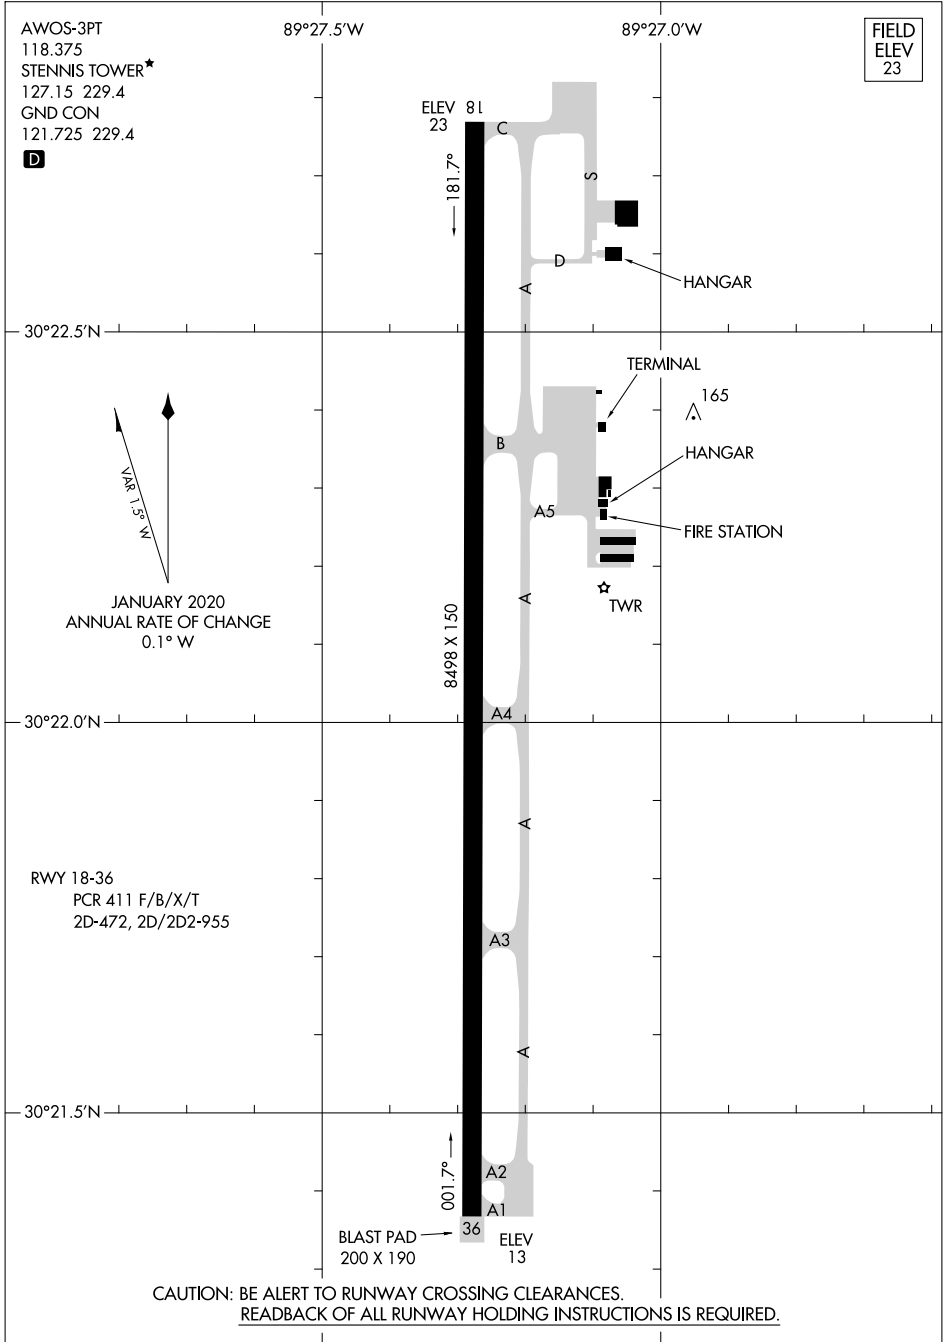

24361

AIRPORT DIAGRAM

AL-5860 (FAA)

STENNIS INTL (HSA)
BAY ST LOUIS, MISSISSIPPI

SC-4, 20 MAR 2025 to 17 APR 2025

SC-4, 20 MAR 2025 to 17 APR 2025

AIRPORT DIAGRAM

24361