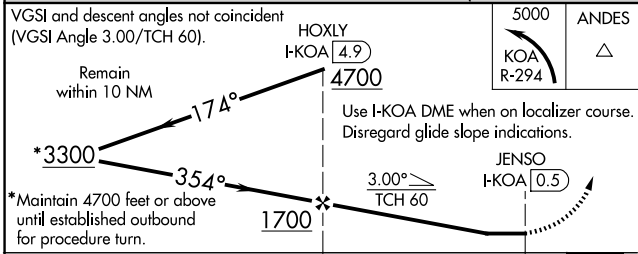

⚠ Circling NA east of Rwy 17-35.
⚠ MISSED APPROACH: Climbing left turn to 5000 on KOA VORTAC R-294 to ANDES/KOA VORTAC 11.7 DME and hold, continue climb-in-hold to 5000.

ATIS 127.4	HCF CENTER 118.45 278.3	KONA TOWER★ 120.3(CTAF) 254.3	GND CON 121.9	CLNC DEL 118.6
----------------------	-----------------------------------	---	-------------------------	--------------------------