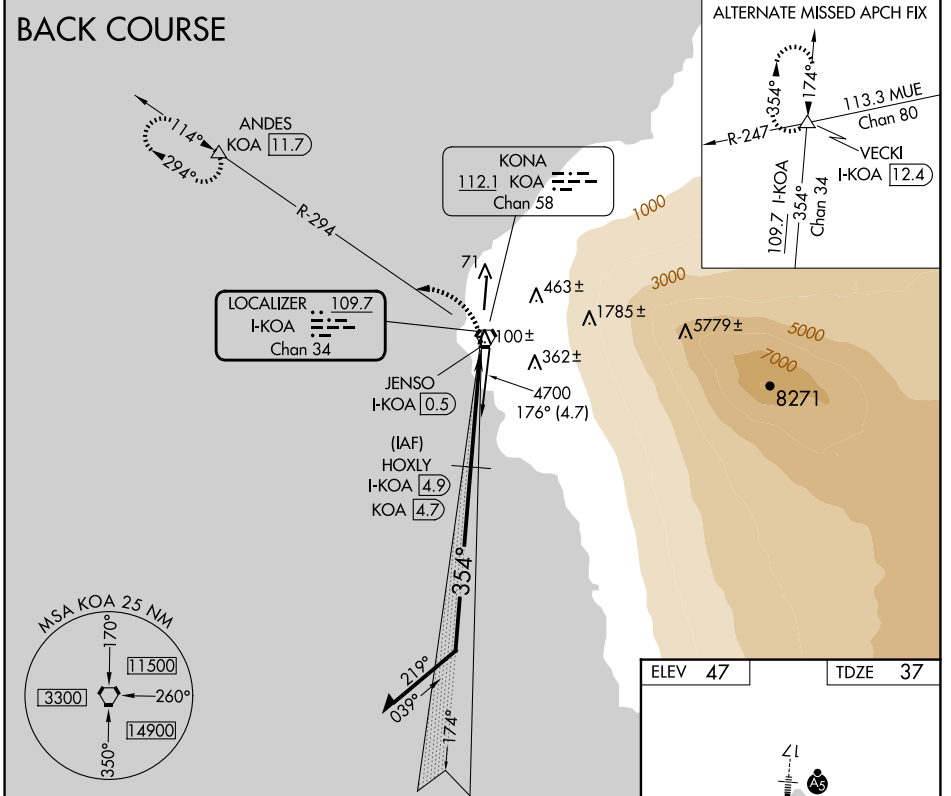

LOC/DME I-KOA 109.7 Chan 34	APP CRS 354°	Rwy Idg TDZE Apt Elev	7000 37 47
--	------------------------	-----------------------------	---------------------------------------

LOC BC RWY 35

ELLISON ONIZUKA KONA INTL AT KEAHOLE (KOA) (PHKO)

⚠ Circling NA east of Rwy 17-35.
⚠ MISSED APPROACH: Climbing left turn to 5000 on KOA VORTAC R-294 to ANDES/KOA VORTAC 11.7 DME and hold, continue climb-in-hold to 5000.

ATIS 127.4	HCF CENTER 118.45 278.3	KONA TOWER★ 120.3(CTAF) 254.3	GND CON 121.9	CLNC DEL 118.6
----------------------	-----------------------------------	---	-------------------------	--------------------------

CATEGORY	A	B	C	D
S-35	460-1	423 (500-1)	460-1½ 423 (500-1½)	460-1½ 423 (500-1½)
C CIRCLING	520-1	473 (500-1)	520-1½ 473 (500-1½)	600-2 553 (600-2)

PAC, 20 FEB 2025 to 17 APR 2025

PAC, 20 FEB 2025 to 17 APR 2025