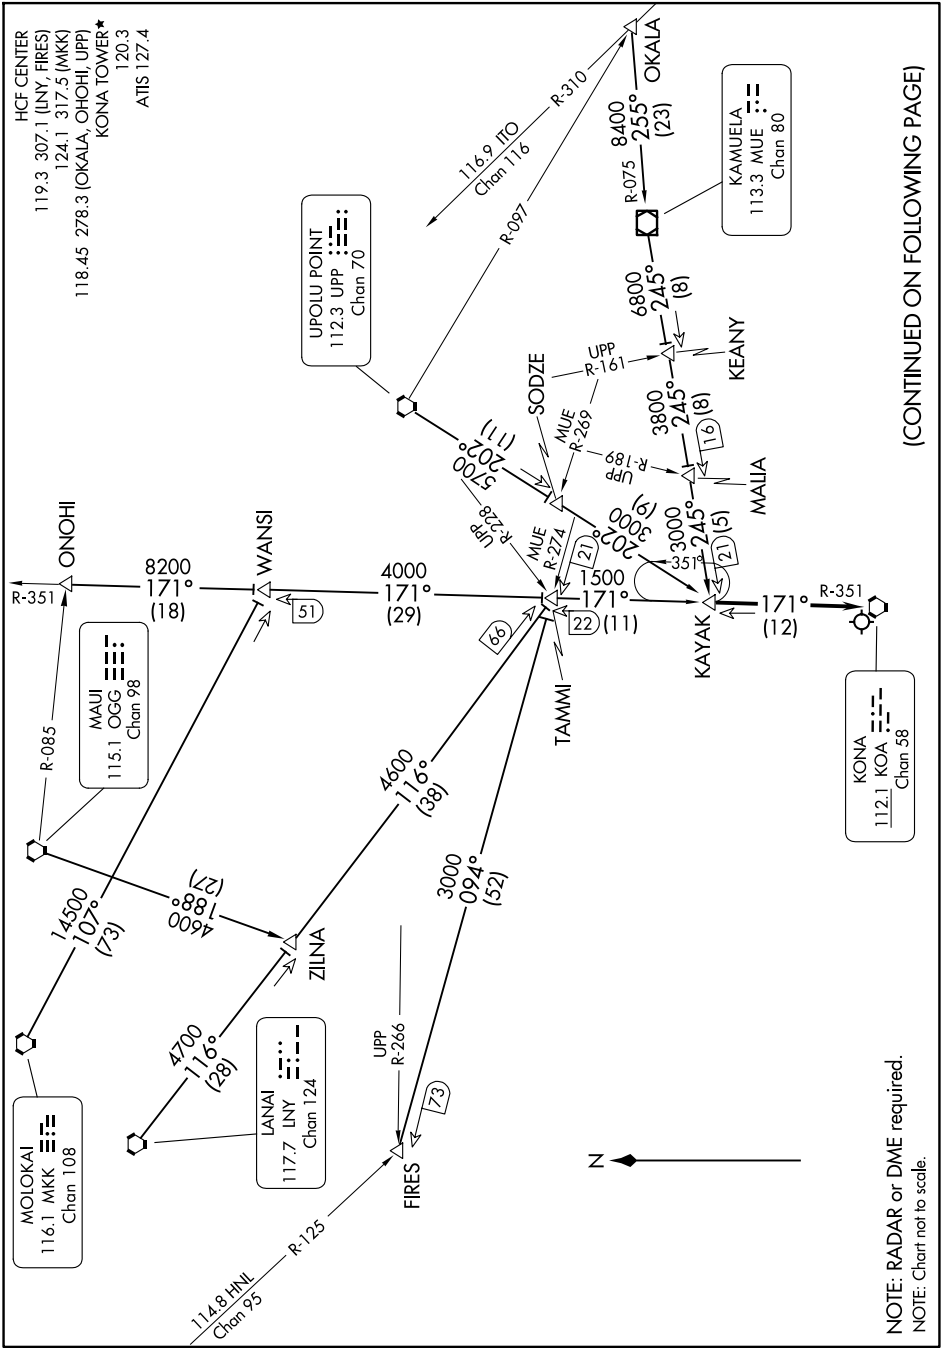

(KAYAK.KAYAK6) 24137
KAYAK SIX ARRIVAL

ELLISON ONIZUKA KONA INTL AT KEAHOLE (KOA) (PHKO)
 AL-5761 (FAA) KAILUA/KONA, HAWAII

(CONTINUED ON FOLLOWING PAGE)

PAC, 20 FEB 2025 to 17 APR 2025

PAC, 20 FEB 2025 to 17 APR 2025

NOTE: RADAR or DME required.
 NOTE: Chart not to scale.

KAYAK SIX ARRIVAL
 (KAYAK.KAYAK6) 07DEC17

ELLISON ONIZUKA KONA INTL AT KEAHOLE (KOA) (PHKO)
 KAILUA/KONA, HAWAII