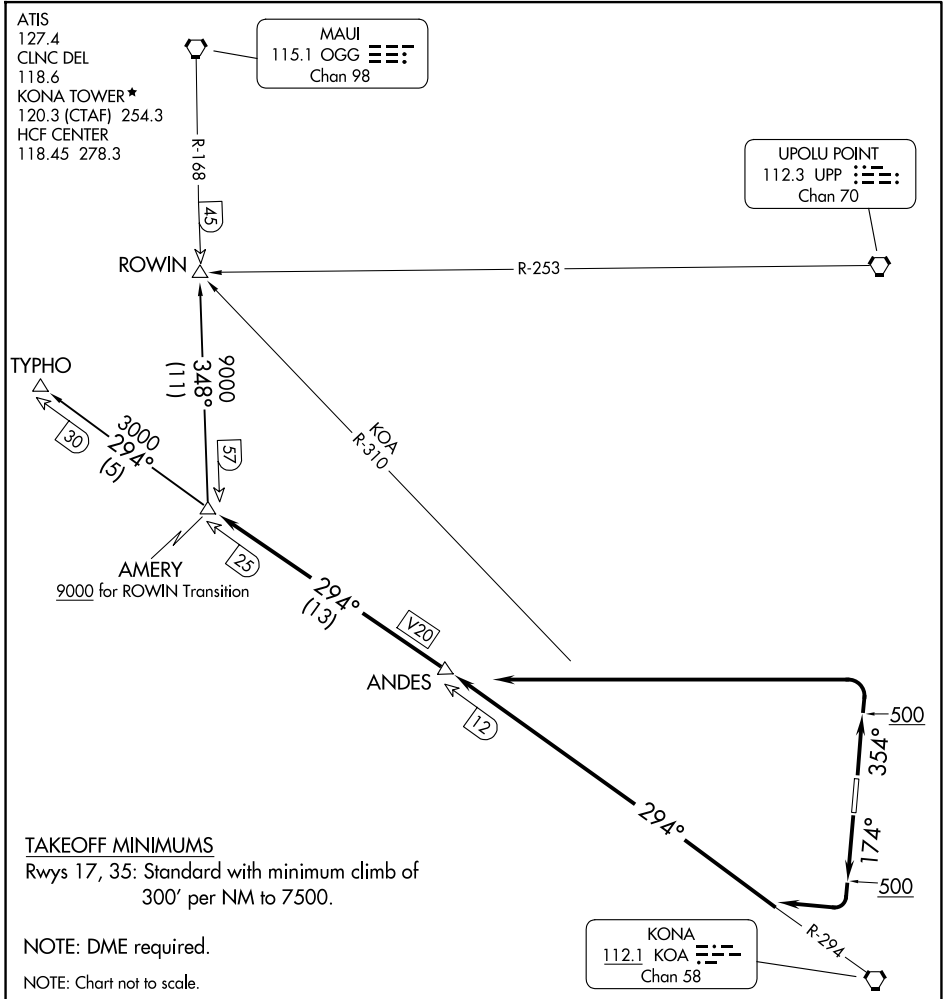

# AMERY FOUR DEPARTURE

ELLISON ONIZUKA KONA INTL AT KEAHOLE (KOA) (PHKO)  
AL-5761 (FAA) KAILUA-KONA, HAWAII

PAC: 20 FEB 2025 to 17 APR 2025

PAC: 20 FEB 2025 to 17 APR 2025

## DEPARTURE ROUTE DESCRIPTION

TAKEOFF RUNWAY 17: Climb heading 174° to 500, then climbing right turn to intercept KOA R-294 to AMERY INT, Thence. . . .

TAKEOFF RUNWAY 35: Climb heading 354° to 500, then climbing left turn to intercept KOA R-294 to AMERY INT, Thence. . . .

. . . .via transition.

ROWIN TRANSITION (AMERY4.ROWIN): From AMERY INT on OGG R-168 to ROWIN INT.

TYPHO TRANSITION (AMERY4.TYPHO): From AMERY INT on KOA R-294 to TYPHO INT.