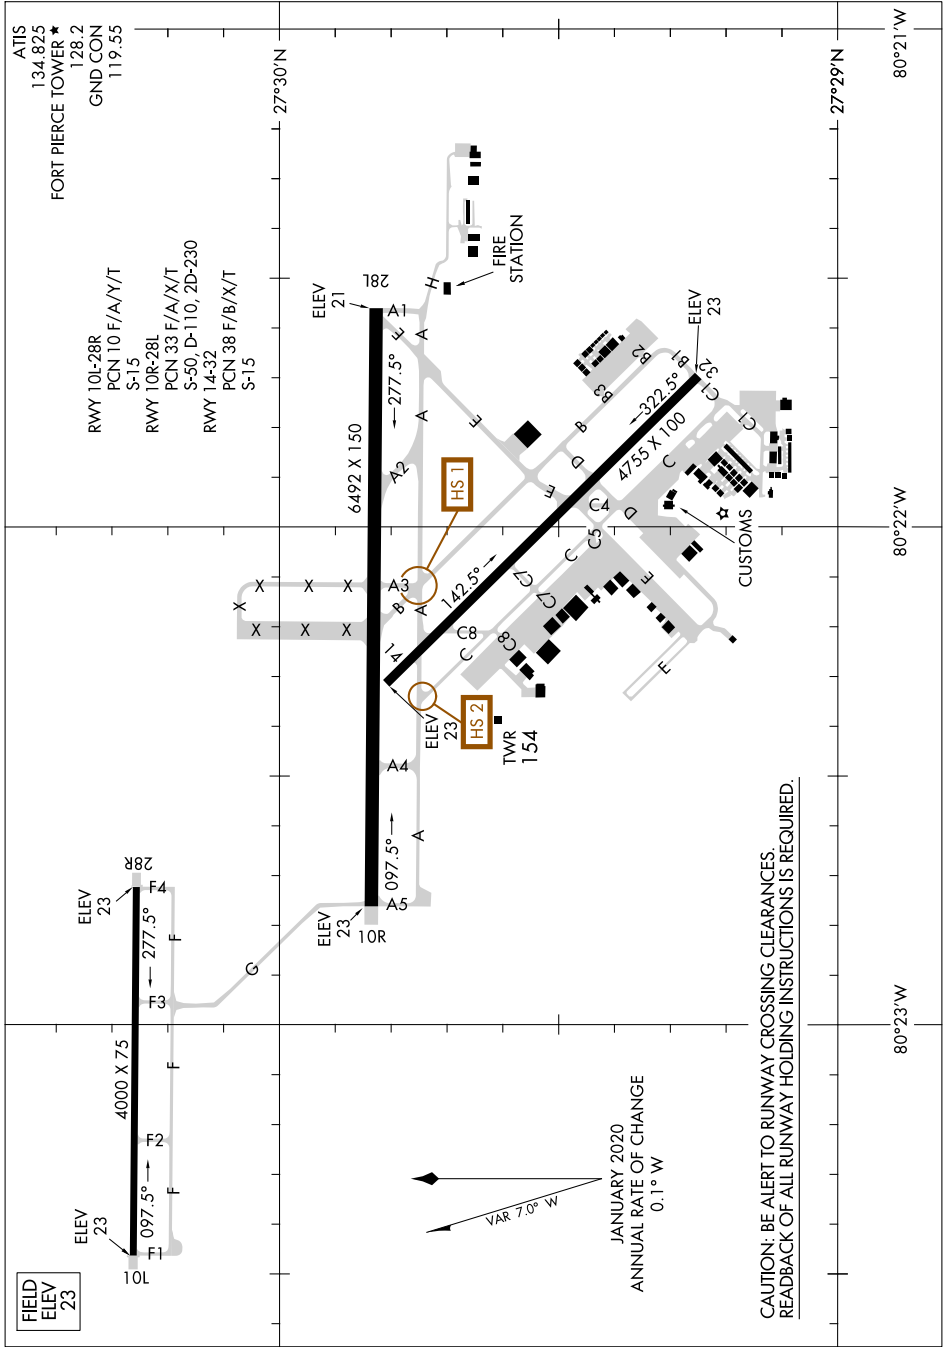

AIRPORT DIAGRAM

AL-5343 (FAA)

TREASURE COAST INTL (F'PR)
FORT PIERCE, FLORIDA

SE-3, 20 MAR 2025 to 17 APR 2025

SE-3, 20 MAR 2025 to 17 APR 2025

AIRPORT DIAGRAM

FORT PIERCE, FLORIDA
TREASURE COAST INTL (F'PR)

CAUTION: BE ALERT TO RUNWAY CROSSING CLEARANCES.
READBACK OF ALL RUNWAY HOLDING INSTRUCTIONS IS REQUIRED.