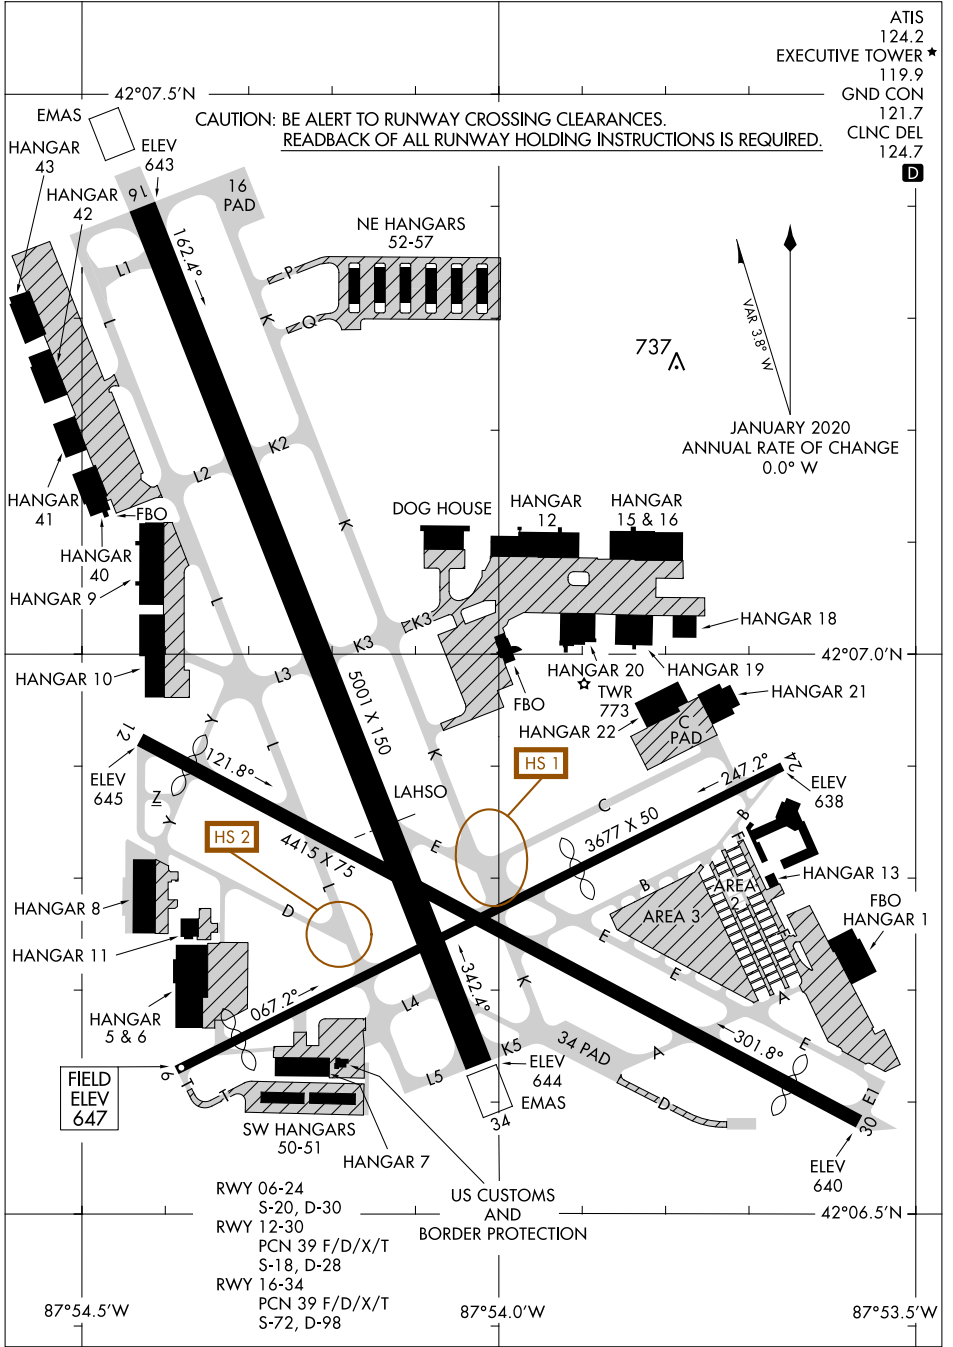

AIRPORT DIAGRAM

AL-5028 (FAA) CHICAGO/PROSPECT HEIGHTS/WHEELING, ILLINOIS
CHICAGO EXEC (PWK)

EC-3, 20 MAR 2025 to 17 APR 2025

EC-3, 20 MAR 2025 to 17 APR 2025

AIRPORT DIAGRAM

CHICAGO/PROSPECT HEIGHTS/WHEELING, ILLINOIS
CHICAGO EXEC (PWK)