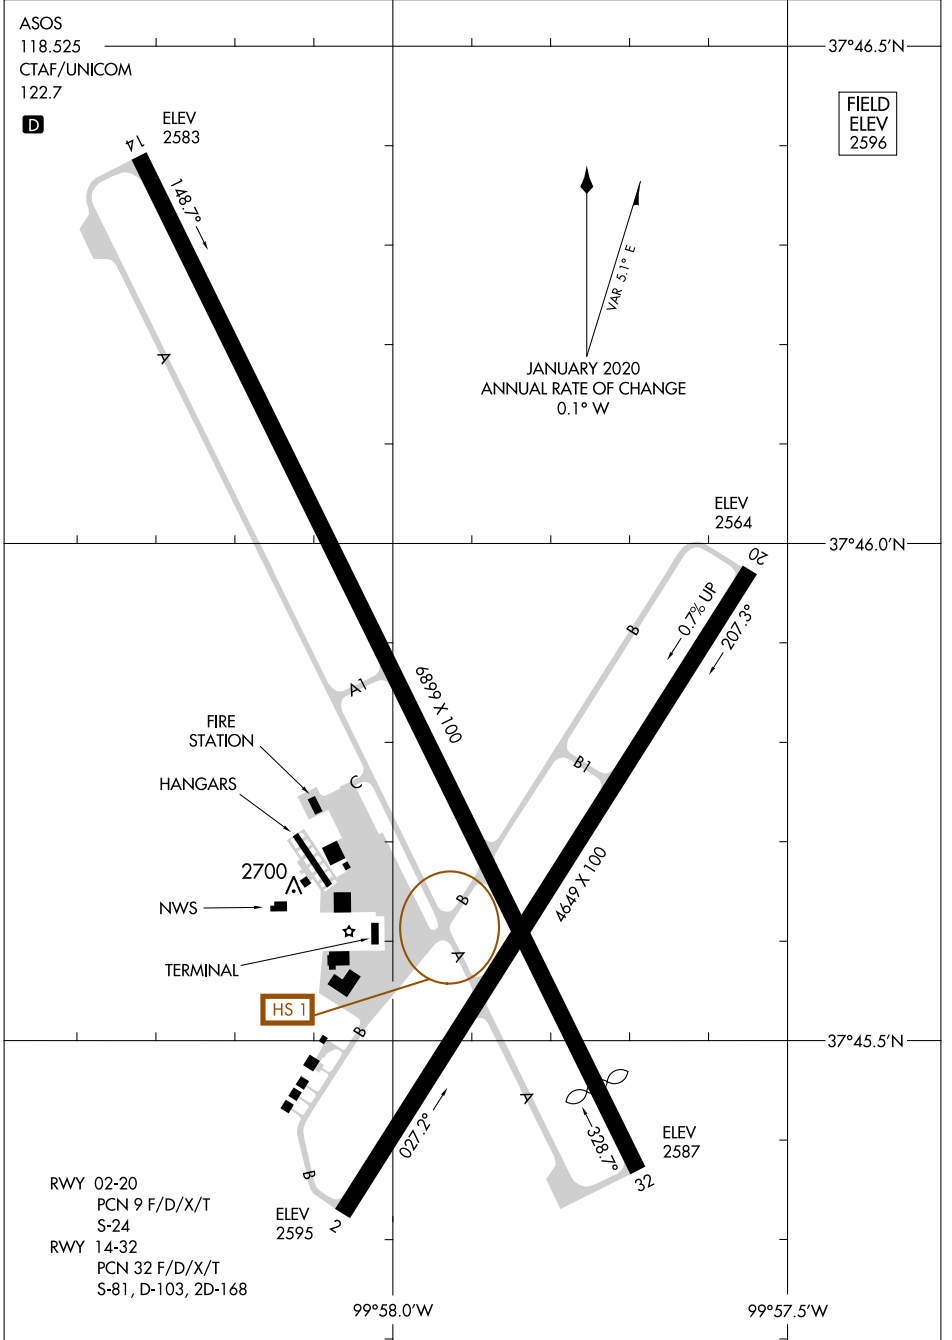

AIRPORT DIAGRAM

AL-676 (FAA)

DODGE CITY RGNL (DDC)
DODGE CITY, KANSAS

AIRPORT DIAGRAM

DODGE CITY, KANSAS
DODGE CITY RGNL (DDC)

RWY 02-20
PCN 9 F/D/X/T
S-24

RWY 14-32
PCN 32 F/D/X/T
S-81, D-103, 2D-168