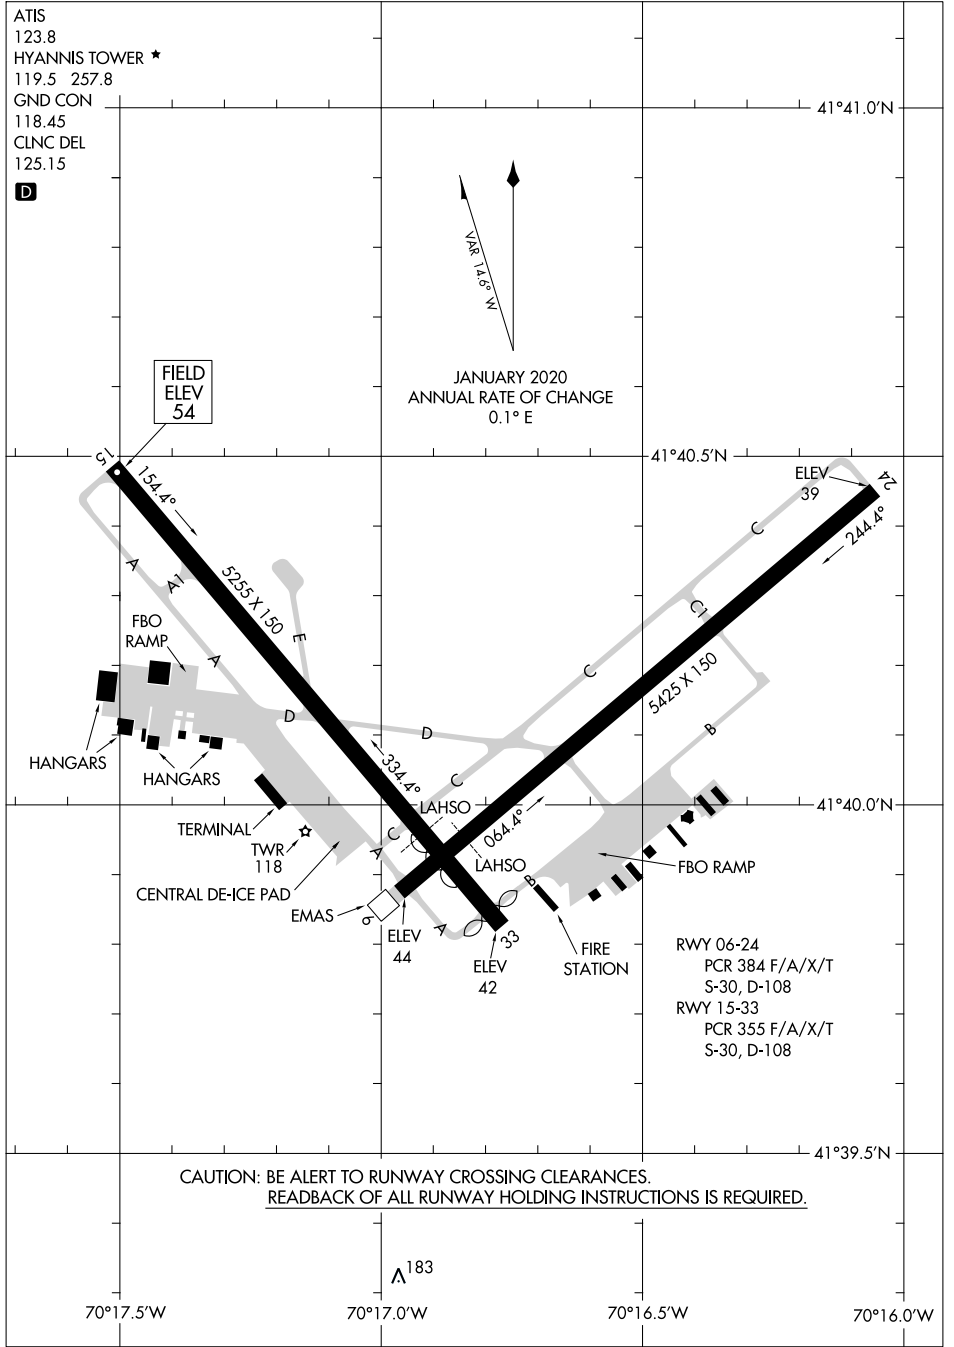

AIRPORT DIAGRAM

AL-675 (FAA)

CAPE COD GATEWAY (HYA)

HYANNIS, MASSACHUSETTS

ATIS
 123.8
 HYANNIS TOWER ★
 119.5 257.8
 GND CON
 118.45
 CLNC DEL
 125.15

D

JANUARY 2020
 ANNUAL RATE OF CHANGE
 0.1° E

NE-1, 20 MAR 2025 to 17 APR 2025

NE-1, 20 MAR 2025 to 17 APR 2025

CAUTION: BE ALERT TO RUNWAY CROSSING CLEARANCES.
 READBACK OF ALL RUNWAY HOLDING INSTRUCTIONS IS REQUIRED.

AIRPORT DIAGRAM