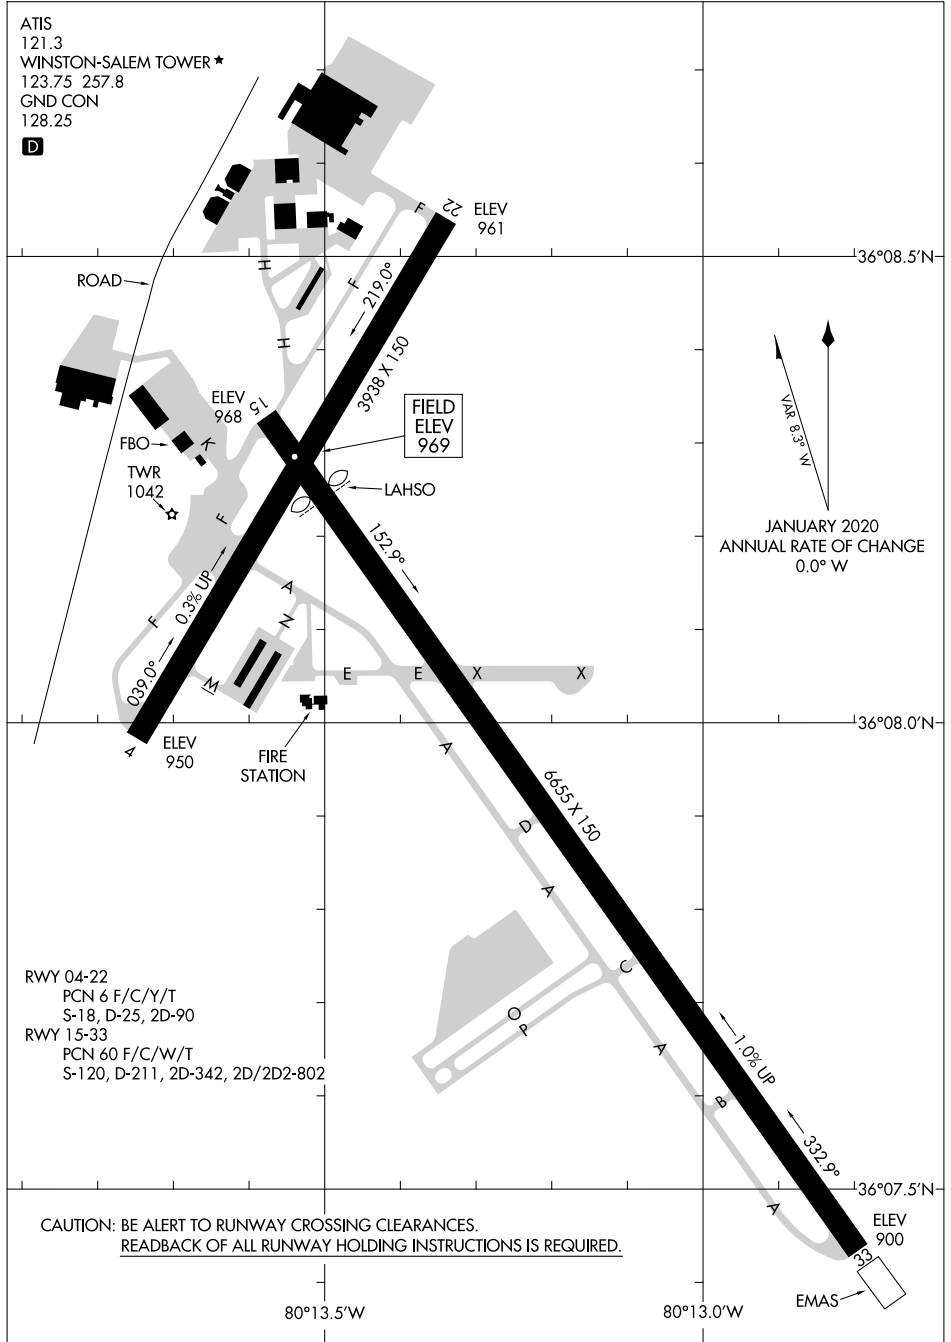

24361
AIRPORT DIAGRAM

AL-463 (FAA)

SMITH REYNOLDS (INT)
WINSTON SALEM, NORTH CAROLINA

SE-2, 20 MAR 2025 to 17 APR 2025

SE-2, 20 MAR 2025 to 17 APR 2025

AIRPORT DIAGRAM
24361

WINSTON SALEM, NORTH CAROLINA
SMITH REYNOLDS (INT)