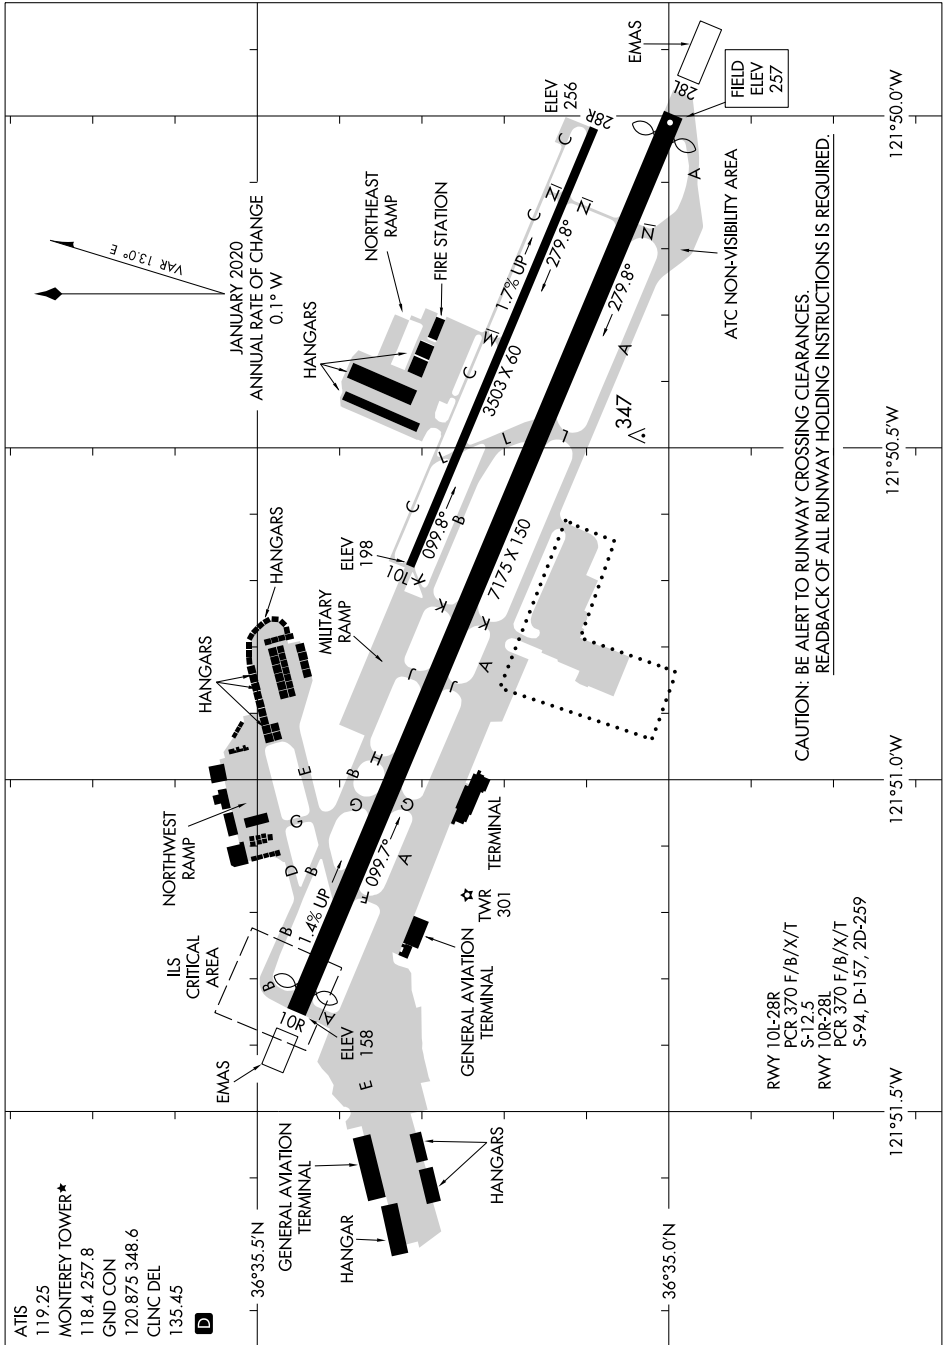

AIRPORT DIAGRAM

AL-271 (FAA)

MONTEREY RGNL (MR Y)
MONTEREY, CALIFORNIA

SW-2, 20 MAR 2025 to 17 APR 2025

SW-2, 20 MAR 2025 to 17 APR 2025

AIRPORT DIAGRAM

MONTEREY, CALIFORNIA
MONTEREY RGNL (MR Y)