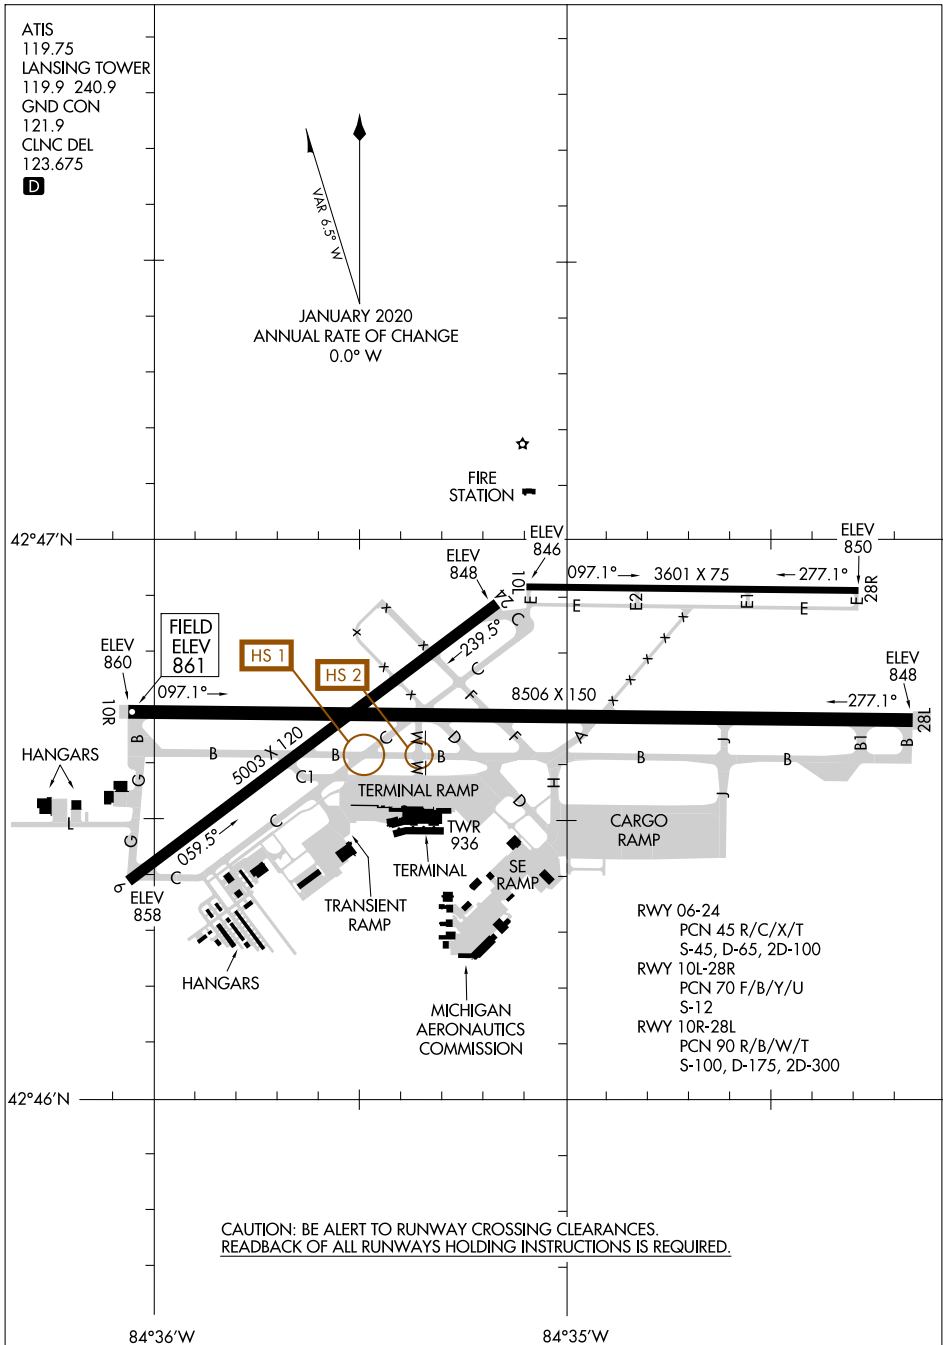

AIRPORT DIAGRAM

AL-224 (FAA)

CAPITAL REGION INTL (L.AN)
LANSING, MICHIGAN

EC-1, 20 MAR 2025 to 17 APR 2025

EC-1, 20 MAR 2025 to 17 APR 2025