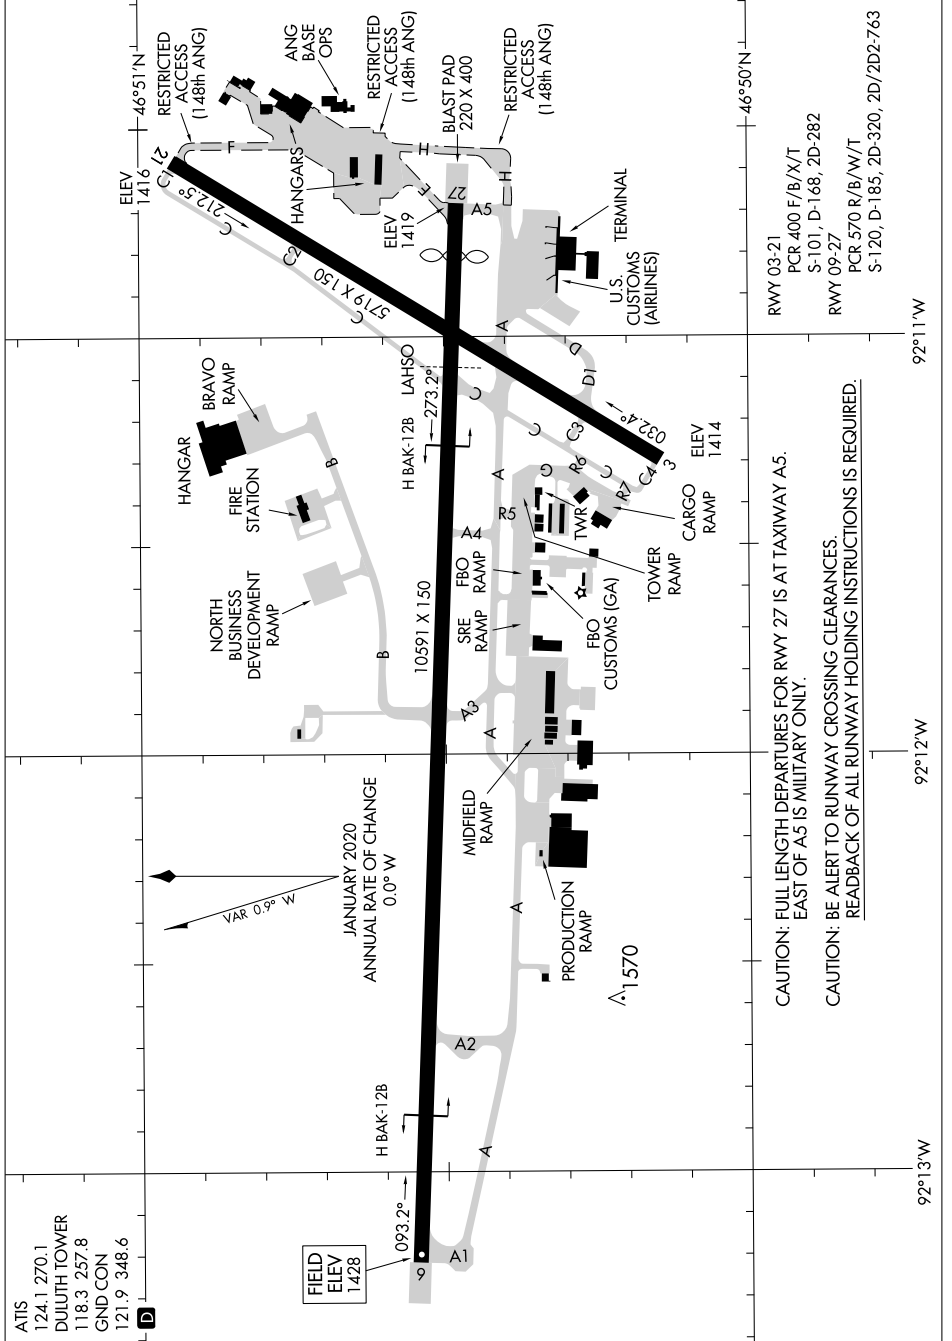

AIRPORT DIAGRAM

AL-125 (FAA)

DULUTH INTL (DLH)
DULUTH, MINNESOTA

NC-1, 20 MAR 2025 to 17 APR 2025

RWY 03-21
 PCR 400 F/B/X/T
 S-101, D-168, 2D-282
 RWY 09-27
 PCR 570 R/B/W/T
 S-120, D-185, 2D-320, 2D/2D2-763

CAUTION: FULL LENGTH DEPARTURES FOR RWY 27 IS AT TAXIWAY A5.
 EAST OF A5 IS MILITARY ONLY.

CAUTION: BE ALERT TO RUNWAY CROSSING CLEARANCES.
 READBACK OF ALL RUNWAY HOLDING INSTRUCTIONS IS REQUIRED.

AIRPORT DIAGRAM

DULUTH, MINNESOTA
DULUTH INTL (DLH)

NC-1, 20 MAR 2025 to 17 APR 2025