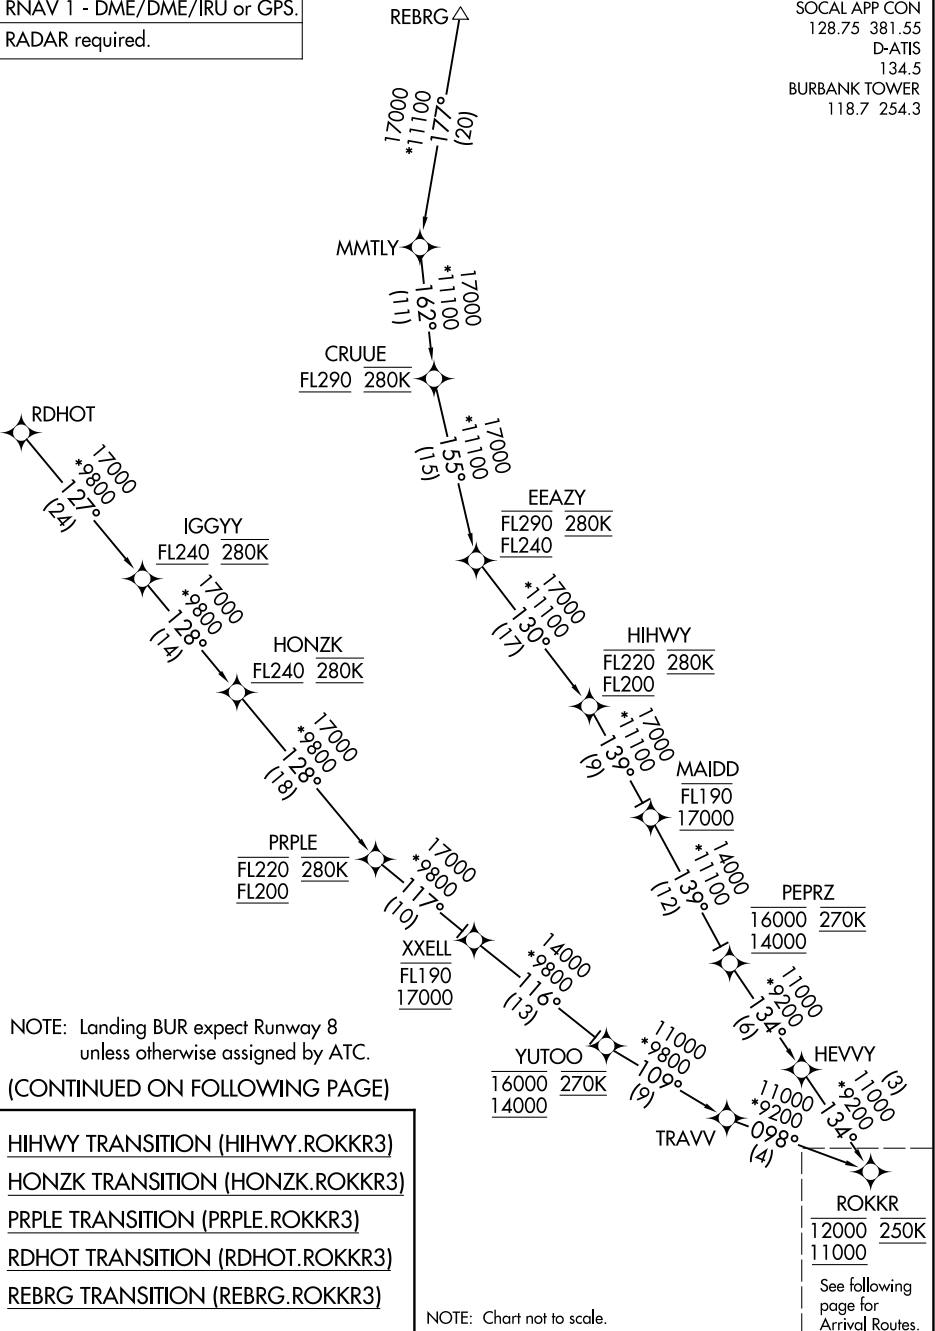

# ROKCR THREE ARRIVAL (RNAV) Transition Routes

AL-67 (FAA)

BOB HOPE (BUR)  
BURBANK, CALIFORNIA

RNAV 1 - DME/DME/IRU or GPS.  
RADAR required.

SOCAL APP CON  
128.75 381.55  
D-ATIS  
134.5  
BURBANK TOWER  
118.7 254.3

SW-3, 20 MAR 2025 to 17 APR 2025

SW-3, 20 MAR 2025 to 17 APR 2025

# ROKCR THREE ARRIVAL (RNAV) Transition Routes

BURBANK, CALIFORNIA  
BOB HOPE (BUR)