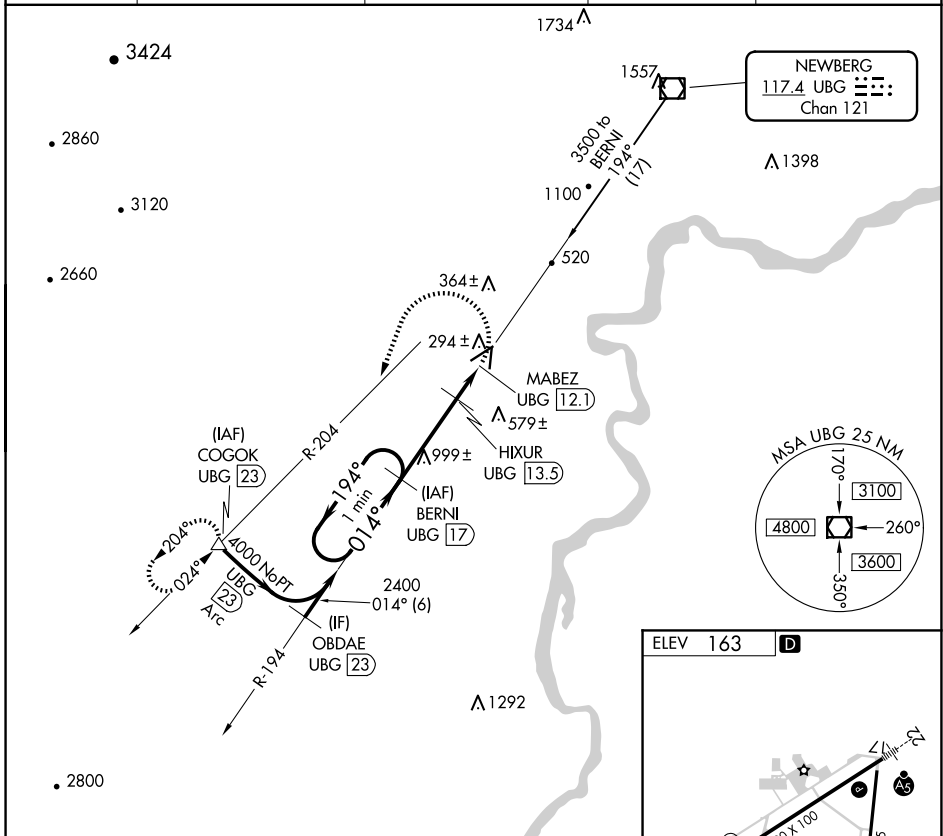

VOR/DME UBG 117.4 Chan 121	APP CRS 014°	Rwy Idg TDZE Apt Elev N/A N/A 163
--	------------------------	---

VOR/DME-B

MC MINNVILLE MUNI (MMV)

⚠ When local altimeter setting not received, use Aurora State altimeter setting; increase all MDA 60 feet and Circling Cat C visibility ¼ SM.

MISSED APPROACH: Climbing left turn to 4800 via heading 180° and UBG VOR/DME R-204 to COGOK/UBG 23 DME and hold, continue climb-in-hold to 4800.

ASOS 135.675	PORTLAND APP CON 126.0 284.6 (NORTH)	SEATTLE CENTER 125.8 291.7 (SOUTH)	CLNC DEL 118.35	UNICOM 123.0 (CTAF) 📻
------------------------	--	--	---------------------------	--

NW-1, 20 FEB 2025 to 20 MAR 2025

NW-1, 20 FEB 2025 to 20 MAR 2025