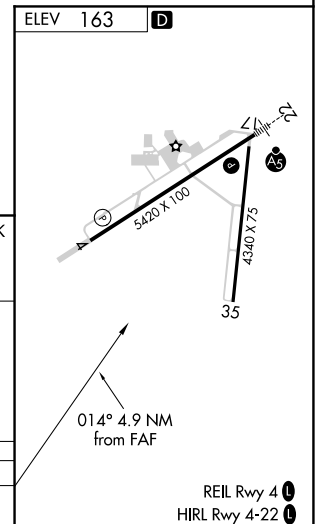

VOR/DME UBG 117.4 Chan 121	APP CRS 014°	Rwy Idg TDZE Apt Elev N/A N/A 163
--	------------------------	---

VOR/DME-B

MC MINNVILLE MUNI (MMV)

⚠ When local altimeter setting not received, use Aurora State altimeter setting; increase all MDA 60 feet and Circling Cat C visibility ¼ SM.

MISSED APPROACH: Climbing left turn to 4800 via heading 180° and UBG VOR/DME R-204 to COGOK/UBG 23 DME and hold, continue climb-in-hold to 4800.

ASOS 135.675	PORTLAND APP CON 126.0 284.6 (NORTH)	SEATTLE CENTER 125.8 291.7 (SOUTH)	CLNC DEL 118.35	UNICOM 123.0 (CTAF) 📻
------------------------	--	--	---------------------------	--