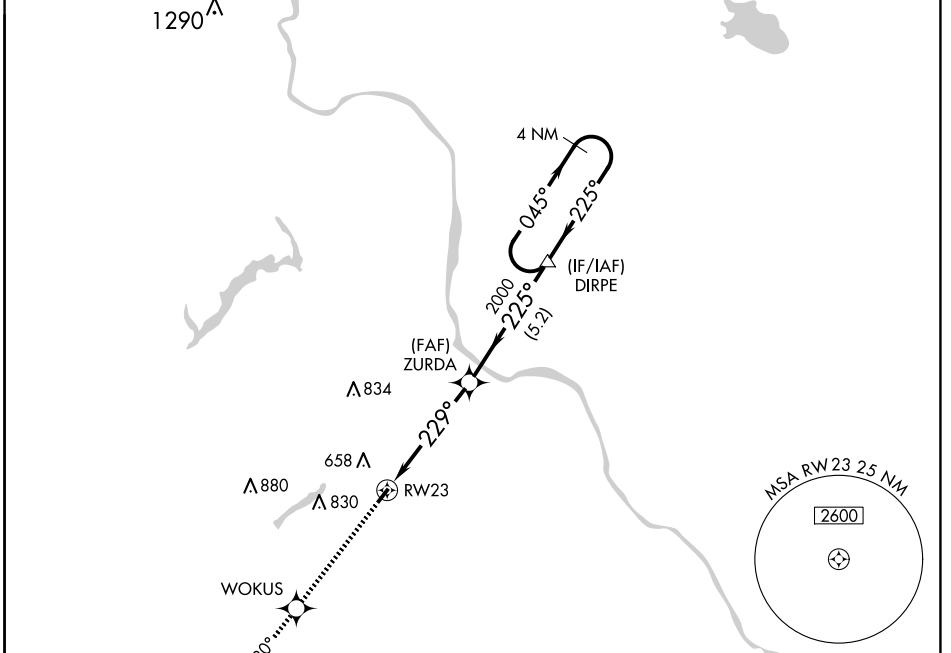

APP CRS 229°	Rwy Idg TDZE Apt Elev	3004 394 394
------------------------	-----------------------------	---

RNAV (GPS) RWY 23

DOYLESTOWN (DYL)

⚠ DME/DME RNP-0.3 NA. When local altimeter setting not received, use Trenton altimeter setting and increase all MDA 60 feet. Rwy 23: helicopter visibility reduction below 1 SM NA.

⚠ MISSED APPROACH: Climb to 3000 direct WOKUS and via track 230° to AWISA and hold.

ASOS 118.875	PHILADELPHIA APP CON 123.8 291.7	CLNC DEL 118.55	UNICOM 122.975 (CTAF) 0
------------------------	--	---------------------------	-----------------------------------

NE-4, 20 FEB 2025 to 20 MAR 2025

NE-4, 20 FEB 2025 to 20 MAR 2025