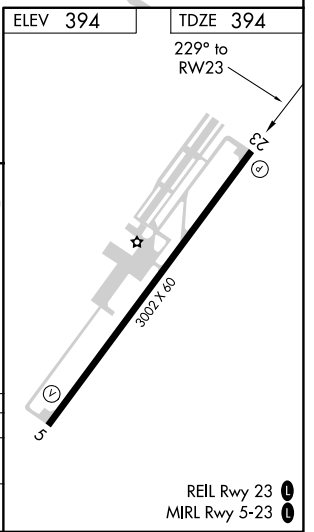

APP CRS 229°	Rwy Idg TDZE Apt Elev	3004 394 394
------------------------	-----------------------------	---

RNAV (GPS) RWY 23

DOYLESTOWN (DYL)

⚠ DME/DME RNP-0.3 NA. When local altimeter setting not received, use Trenton altimeter setting and increase all MDA 60 feet. Rwy 23: helicopter visibility reduction below 1 SM NA.

⚠ MISSED APPROACH: Climb to 3000 direct WOKUS and via track 230° to AWISA and hold.

ASOS 118.875	PHILADELPHIA APP CON 123.8 291.7	CLNC DEL 118.55	UNICOM 122.975 (CTAF) 0
------------------------	--	---------------------------	-----------------------------------