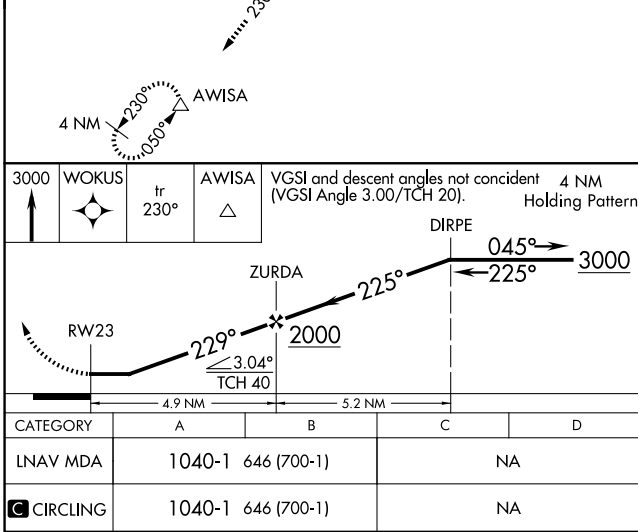

APP CRS 229°	Rwy Idg TDZE Apt Elev	3004 394 394
------------------------	-----------------------------	---

RNAV (GPS) RWY 23

DOYLESTOWN (DYL)

⚠ DME/DME RNP-0.3 NA. When local altimeter setting not received, use Trenton altimeter setting and increase all MDA 60 feet. Rwy 23: helicopter visibility reduction below 1 SM NA.

⚠ MISSED APPROACH: Climb to 3000 direct WOKUS and via track 230° to AWISA and hold.

ASOS 118.875	PHILADELPHIA APP CON 123.8 291.7	CLNC DEL 118.55	UNICOM 122.975 (CTAF) 0
------------------------	--	---------------------------	-----------------------------------

NE-4, 20 FEB 2025 to 20 MAR 2025

NE-4, 20 FEB 2025 to 20 MAR 2025