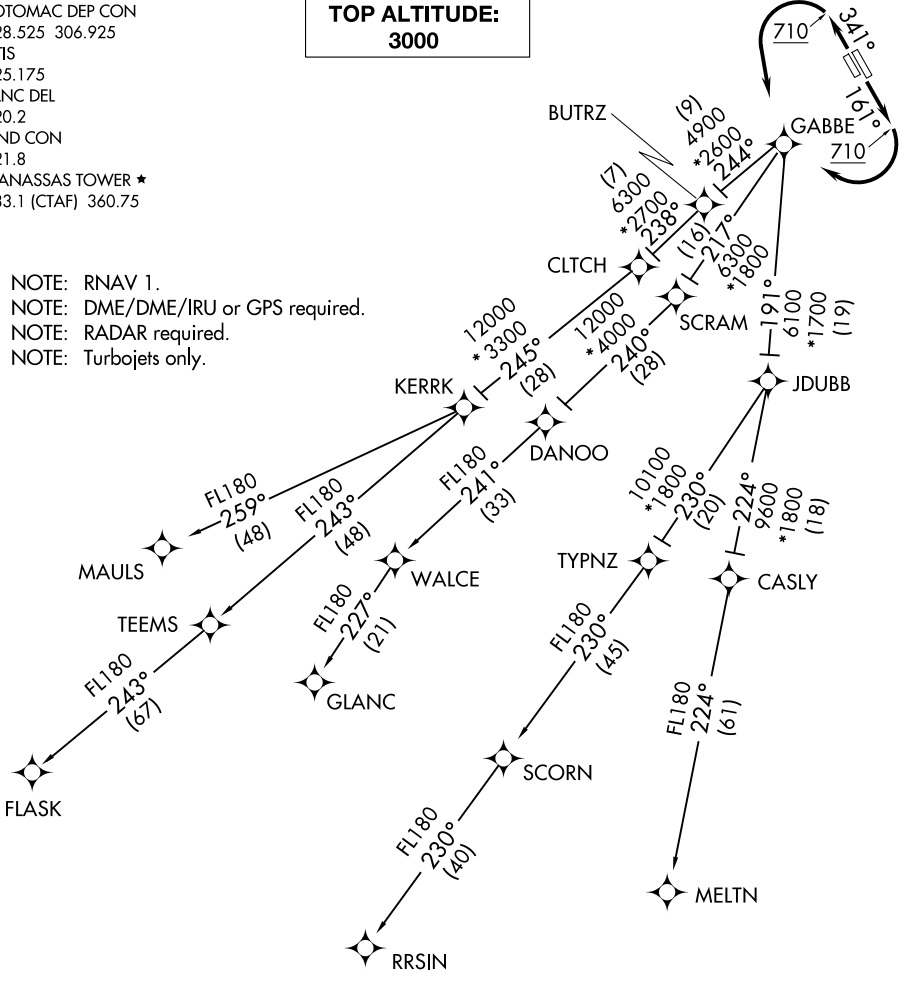

(GABBE3.GABBE) 24193

GABBE THREE DEPARTURE(RNAV)

AL-5326 (FAA)

MANASSAS RGNL/HARRY P DAVIS FLD (HEF)

WASHINGTON, DC

POTOMAC DEP CON
 128.525 306.925
 ATIS
 125.175
 CLNC DEL
 120.2
 GND CON
 121.8
 MANASSAS TOWER ★
 133.1 (CTAF) 360.75

**TOP ALTITUDE:
 3000**

- NOTE: RNAV 1.
- NOTE: DME/DME/IRU or GPS required.
- NOTE: RADAR required.
- NOTE: Turbojets only.

TAKEOFF MINIMUMS:

Rwys 16L/R, 34L/R: Standard with minimum climb of 500' per NM to 710.

(NARRATIVE ON FOLLOWING PAGE)

NOTE: Chart not to scale.

GABBE THREE DEPARTURE(RNAV)

(GABBE3.GABBE) 26MAR20

MANASSAS RGNL/HARRY P DAVIS FLD (HEF)
 WASHINGTON, DC

NE-3, 20 FEB 2025 to 20 MAR 2025

NE-3, 20 FEB 2025 to 20 MAR 2025