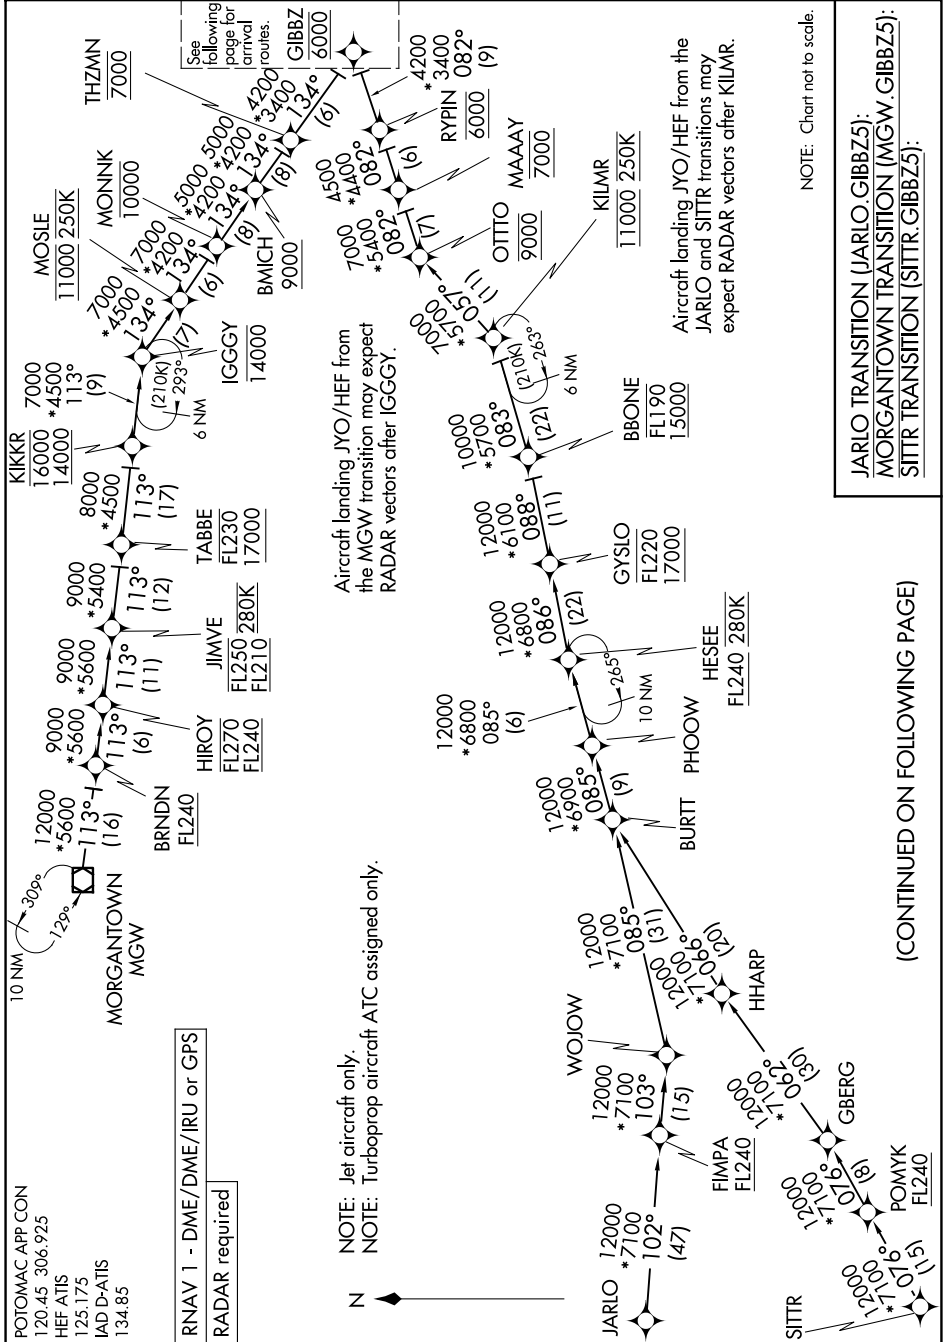

GIBBZ FIVE ARRIVAL (RNAV) Transition Routes

WASHINGTON, DC

NE-3, 20 FEB 2025 to 20 MAR 2025

(CONTINUED ON FOLLOWING PAGE)

WASHINGTON, DC

NE-3, 20 FEB 2025 to 20 MAR 2025