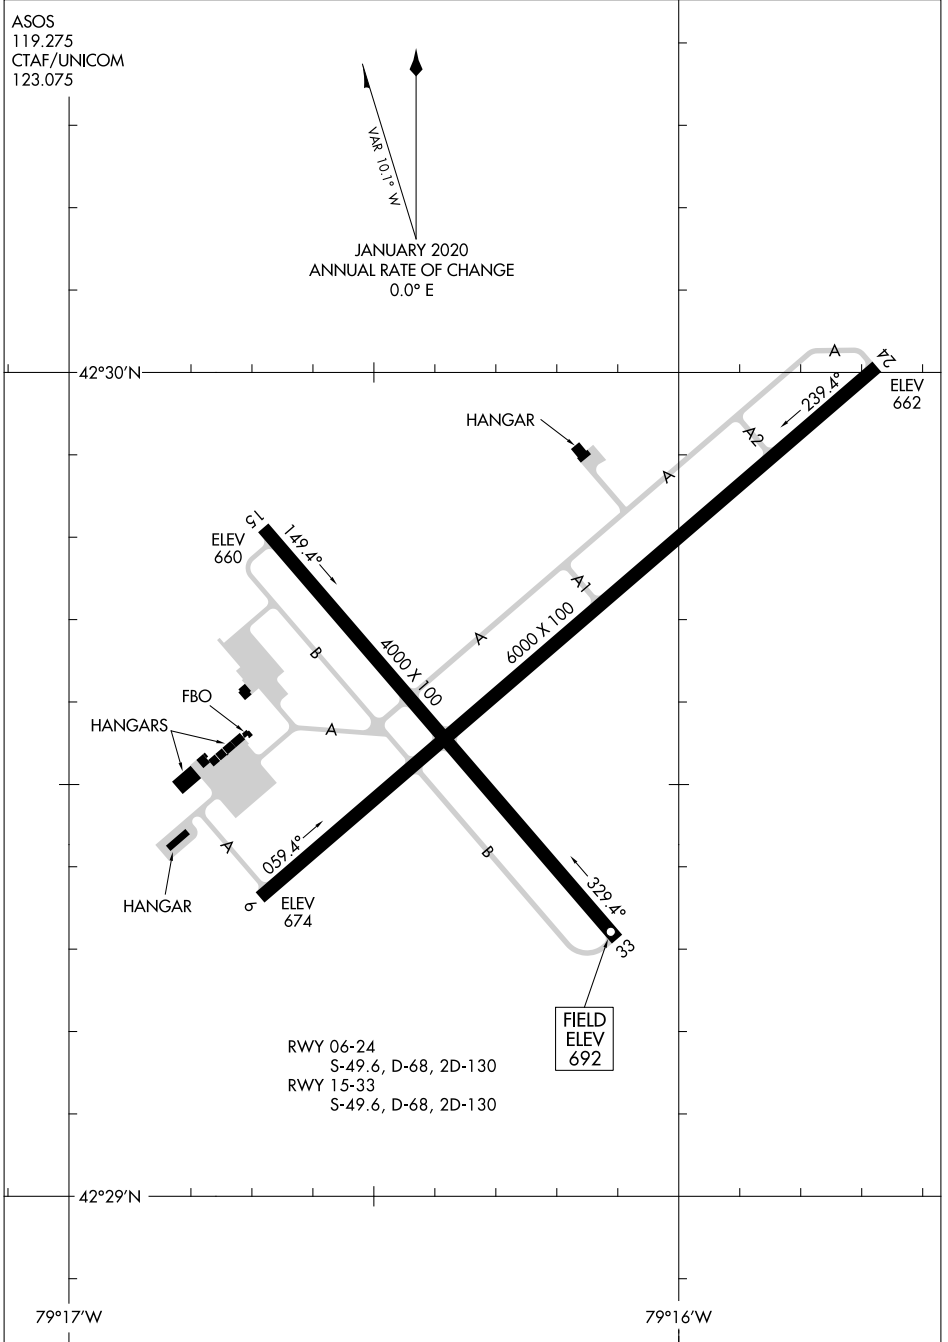

23110  
**AIRPORT DIAGRAM**

CHAUTAUQUA COUNTY/DUNKIRK (DKK)  
DUNKIRK, NY

AL-880 (FAA)

ASOS  
119.275  
CTAF/UNICOM  
123.075

MAR 1.0° W  
JANUARY 2020  
ANNUAL RATE OF CHANGE  
0.0° E

NE-2, 20 FEB 2025 to 20 MAR 2025

NE-2, 20 FEB 2025 to 20 MAR 2025

**AIRPORT DIAGRAM**  
23110

CHAUTAUQUA COUNTY/DUNKIRK (DKK)  
DUNKIRK, NY