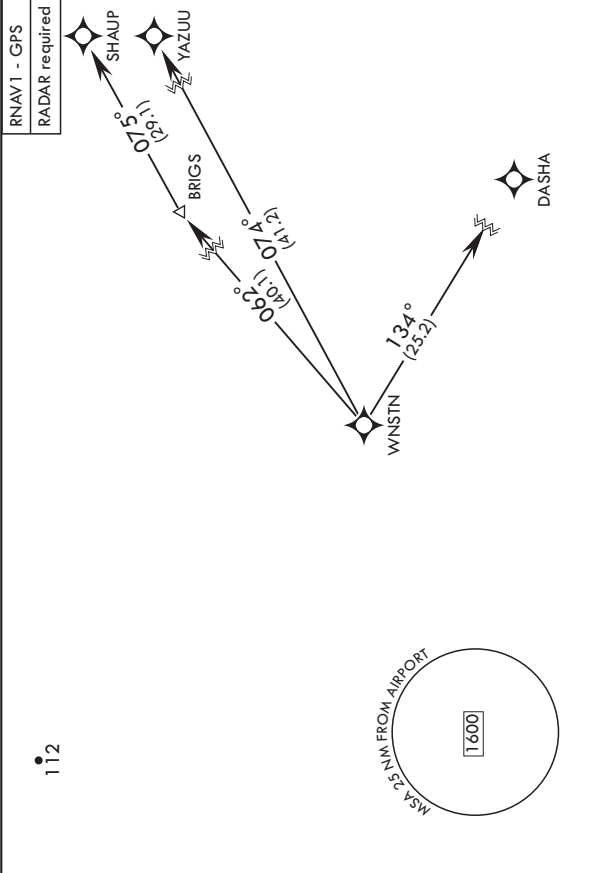

WNSTN ONE DEPARTURE (RNAV) (WNSTN1.WNSTN)

DOVER, DELAWARE

NE-3, 20 FEB 2025 to 20 MAR 2025

DEP CON
132.425 257.875

112

DEPARTURE ROUTE DESCRIPTION

TAKEOFF RWY 1, 14, 19, 32: Climb on depicted heading until vectored by ATC, maintain 3000. Expect RADAR vectors direct WNSTN, thence...

...track as depicted via assigned transition. Maintain ATC assigned altitude. Expect further clearance to filed altitude within 10 minutes after departure.

- BRIGS TRANSITION (WNSTN1.BRIGS):
- DASHA TRANSITION (WNSTN1.DASHA):
- SHAUP TRANSITION (WNSTN1.SHAUP):
- YAZUU TRANSITION (WNSTN1.YAZUU):