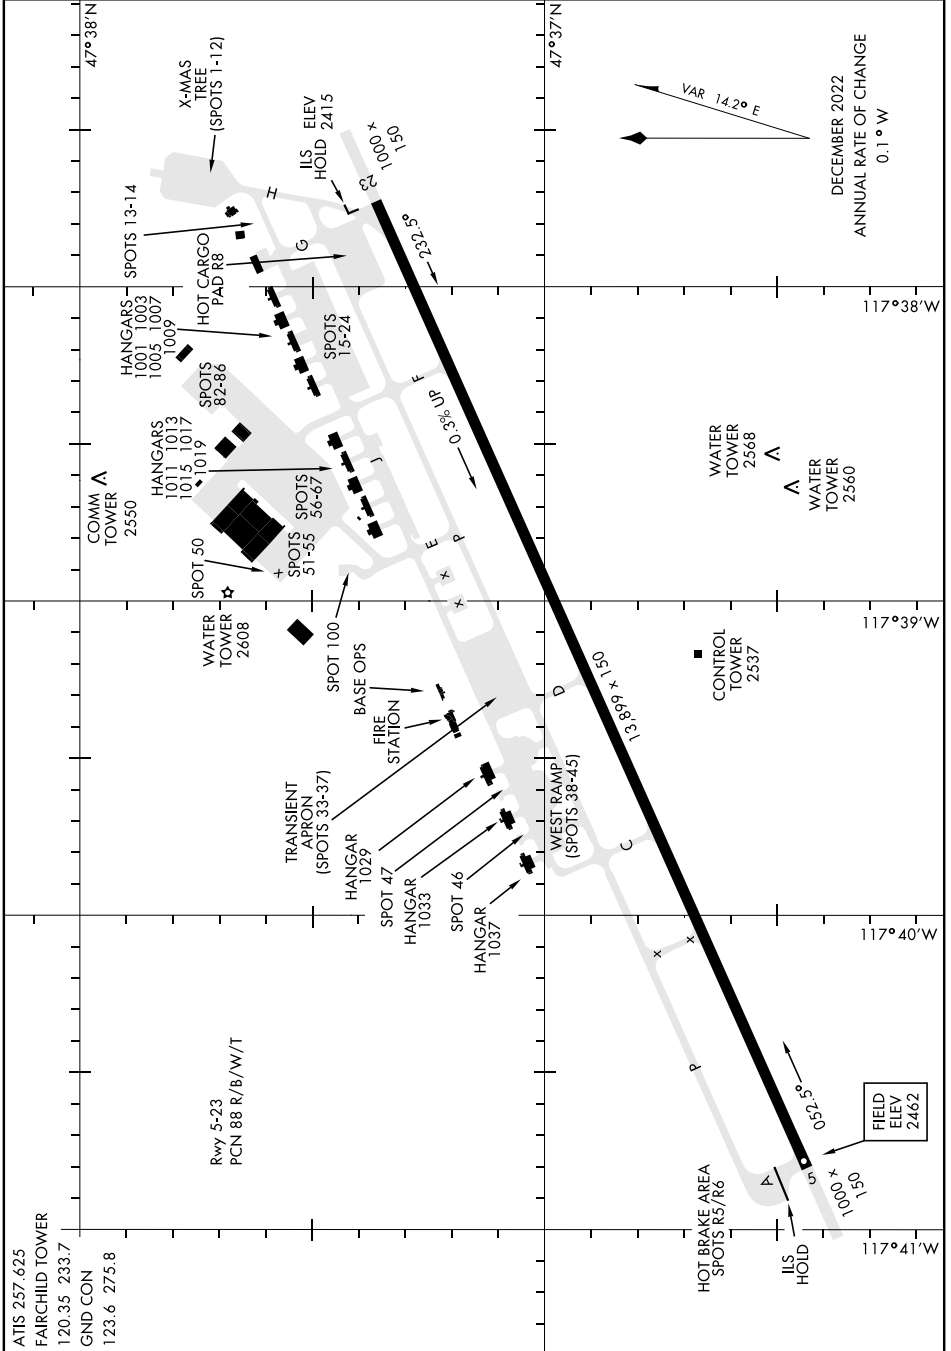

# AIRPORT DIAGRAM

[USAF]

FAIRCHILD AFB (KSKA)

SPOKANE, WASHINGTON

NW-1, 20 FEB 2025 to 20 MAR 2025

NW-1, 20 FEB 2025 to 20 MAR 2025

# AIRPORT DIAGRAM

SPOKANE, WASHINGTON

FAIRCHILD AFB (KSKA)