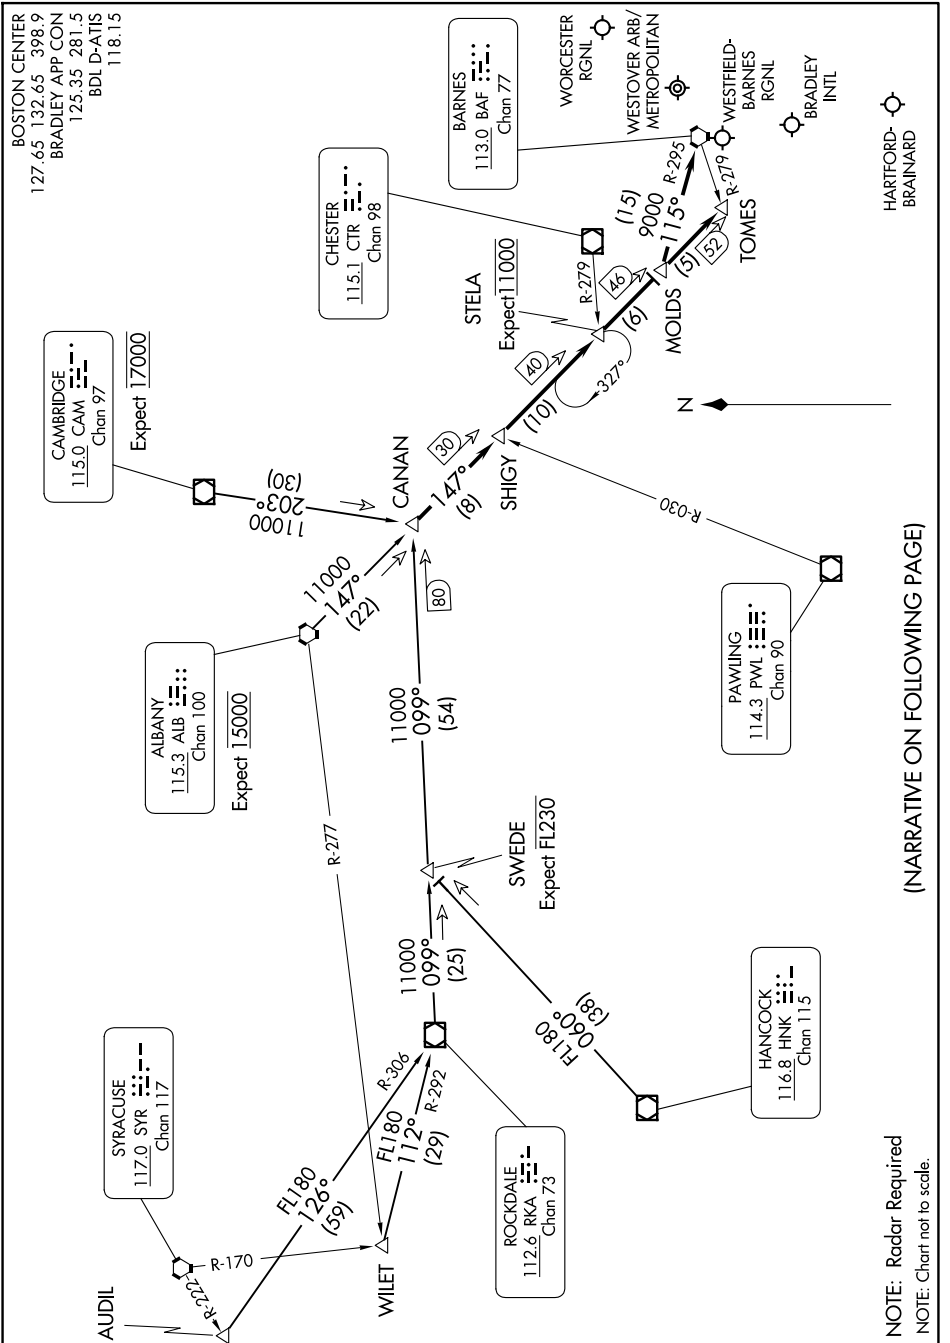

(STELA.STELA1) 23334

AL-460 (FAA)

STELA ONE ARRIVAL

WINDSOR LOCKS, CONNECTICUT

NE-1, 20 FEB 2025 to 20 MAR 2025

(NARRATIVE ON FOLLOWING PAGE)

NE-1, 20 FEB 2025 to 20 MAR 2025

STELA ONE ARRIVAL

(STELA.STELA1) 31MAY12

WINDSOR LOCKS, CONNECTICUT