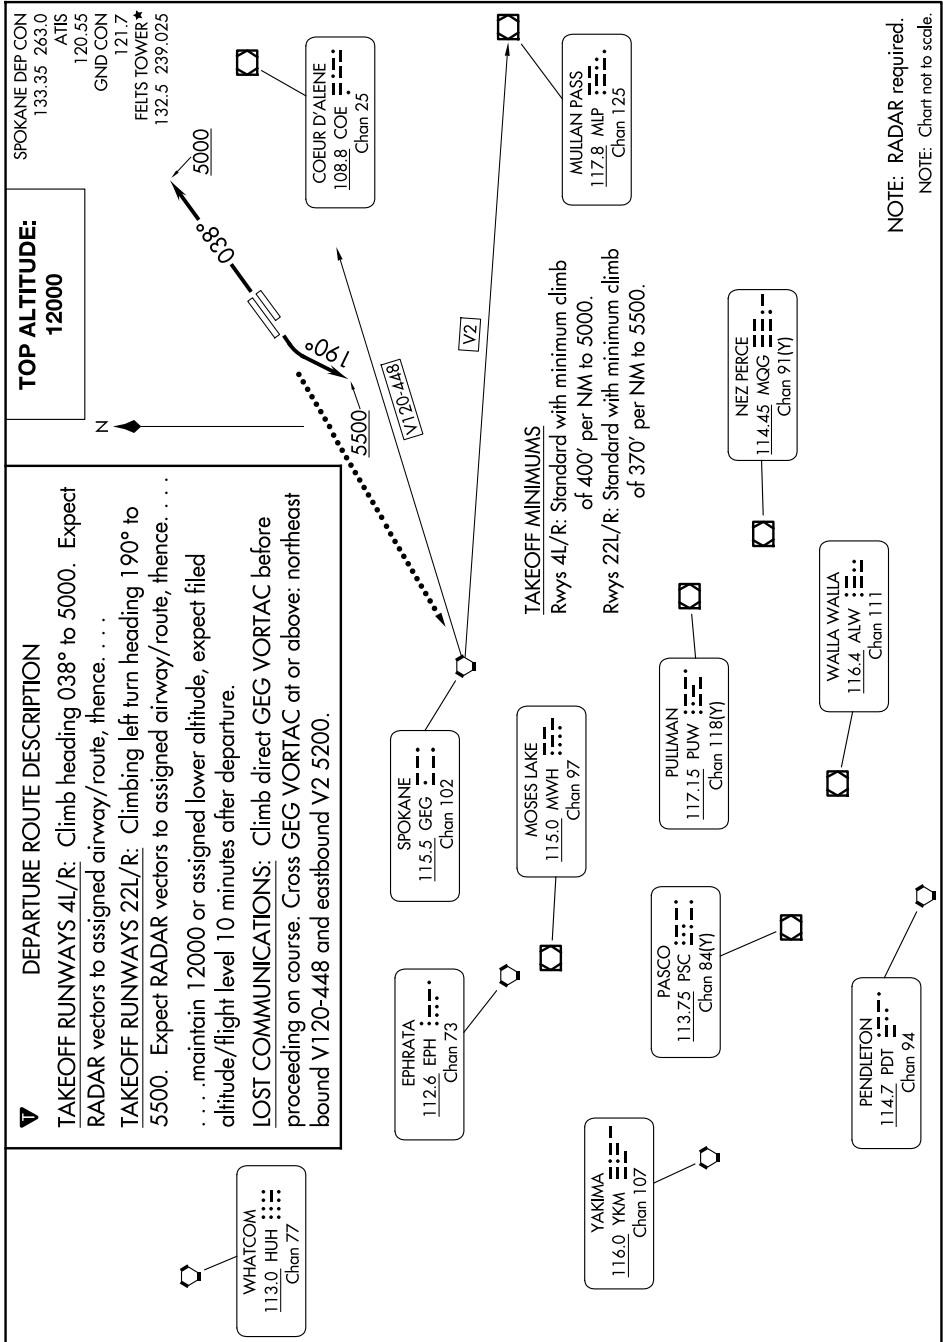

# FELTS FOUR DEPARTURE

AL-402 (FAA)

FELTS FLD (SFF)  
SPOKANE, WASHINGTON

NW-1, 20 FEB 2025 to 20 MAR 2025

# FELTS FOUR DEPARTURE

SPOKANE, WASHINGTON  
FELTS FLD (SFF)

NW-1, 20 FEB 2025 to 20 MAR 2025