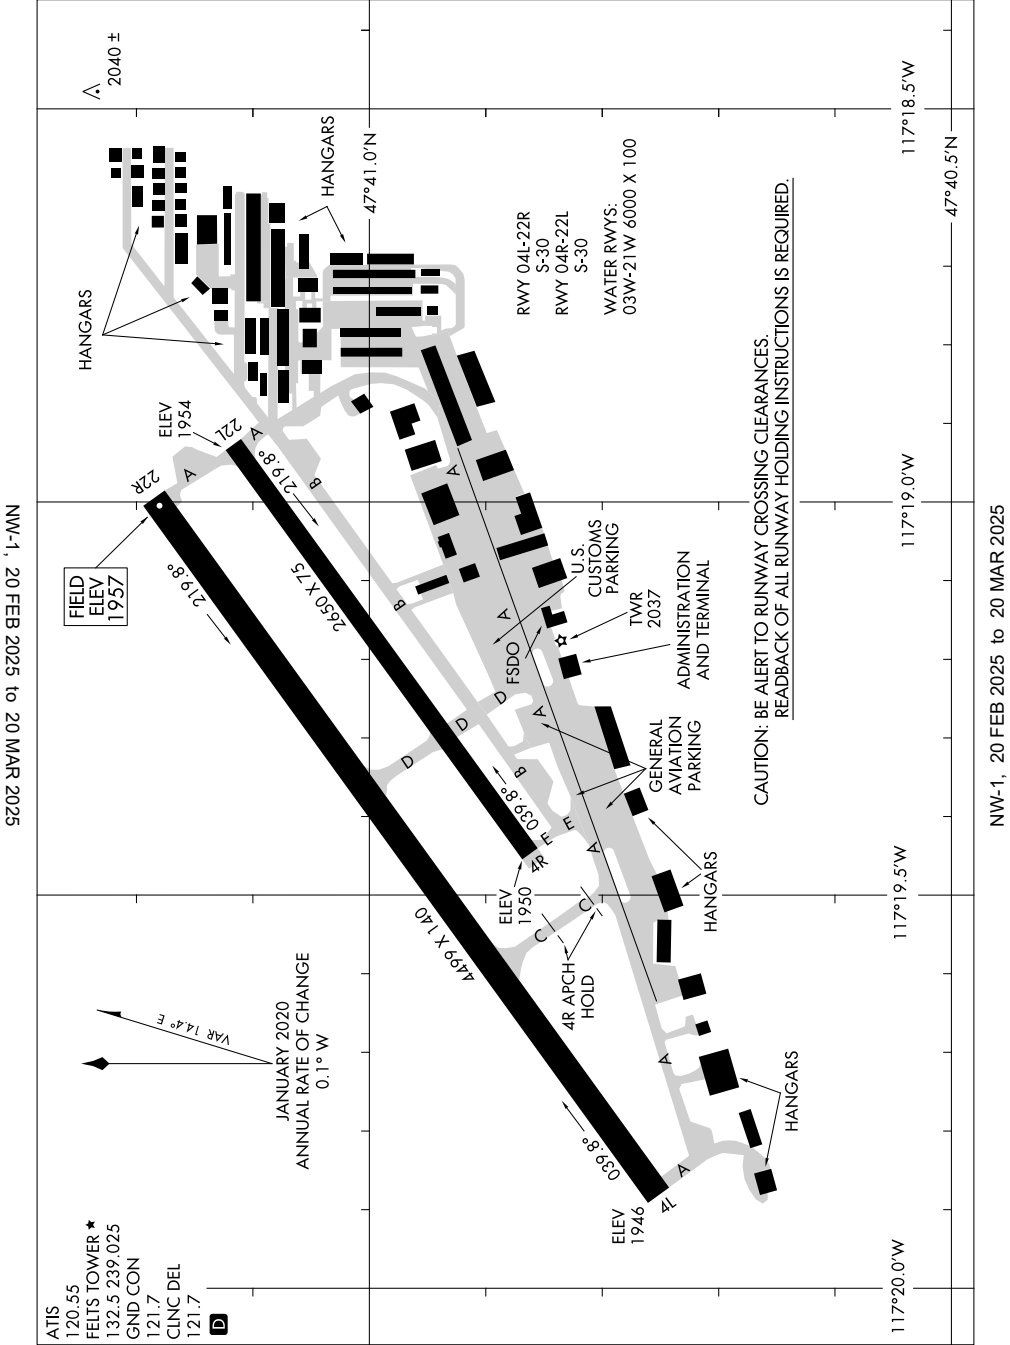

21112

# AIRPORT DIAGRAM

AL-402 (FAA)

FELTS FLD (S'F'F)  
SPOKANE, WASHINGTON

NW-1, 20 FEB 2025 to 20 MAR 2025

NW-1, 20 FEB 2025 to 20 MAR 2025

# AIRPORT DIAGRAM

21112

SPOKANE, WASHINGTON  
FELTS FLD (S'F'F)