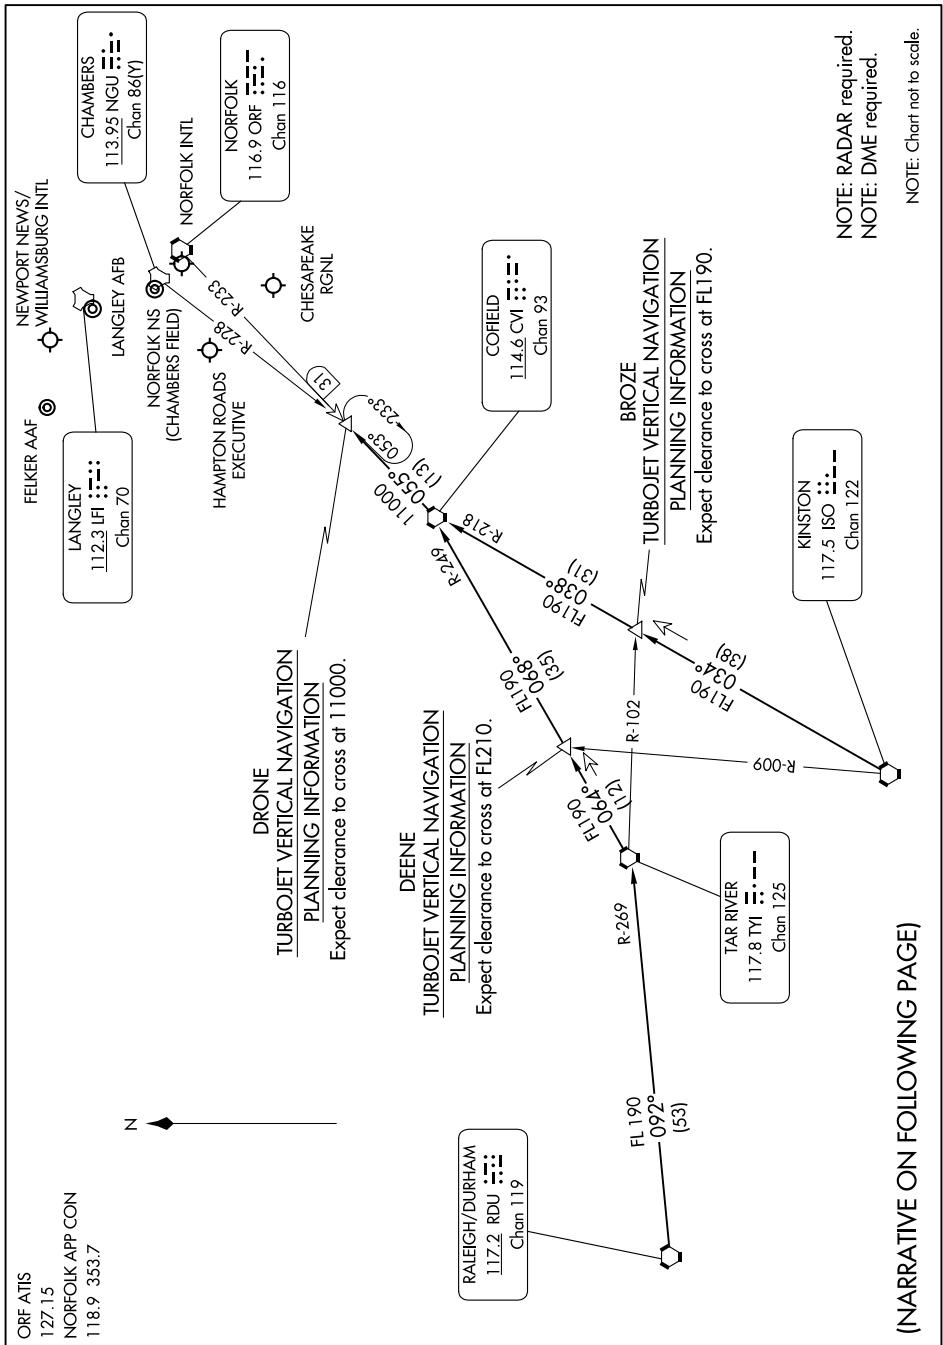

DRONE TWO ARRIVAL

NE-3, 20 FEB 2025 to 20 MAR 2025

DRONE TWO ARRIVAL

NE-3, 20 FEB 2025 to 20 MAR 2025

(NARRATIVE ON FOLLOWING PAGE)

NOTE: RADAR required.
NOTE: DME required.

NOTE: Chart not to scale.