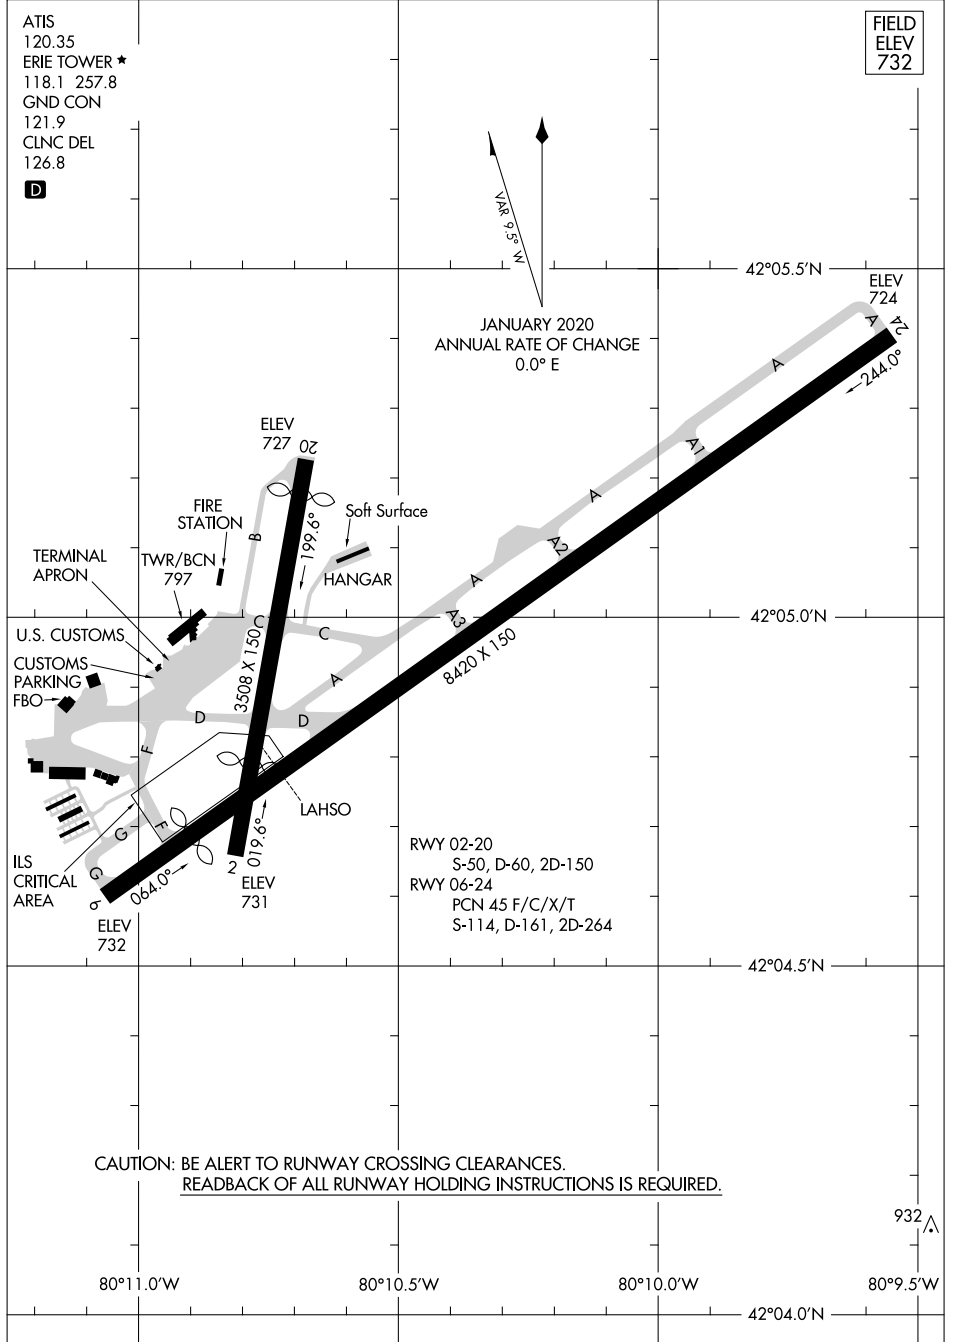

AIRPORT DIAGRAM

ERIE INTL/TOM RIDGE FLD (E.R.I)
ERIE, PENNSYLVANIA

AL-139 (FAA)

NE-4, 20 FEB 2025 to 20 MAR 2025

NE-4, 20 FEB 2025 to 20 MAR 2025

AIRPORT DIAGRAM

ERIE, PENNSYLVANIA
ERIE INTL/TOM RIDGE FLD (E.R.I)