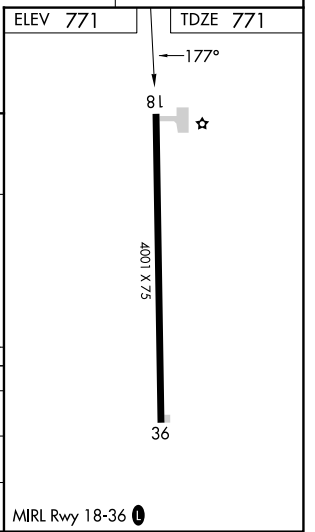

CATEGORY	A	B	C	D
LP MDA	1280-1	509 (600-1)		NA
LNVA MDA	1420-1	649 (700-1)		NA
◻ CIRCLING	1420-1 649 (700-1)	1520-1 749 (800-1)		NA