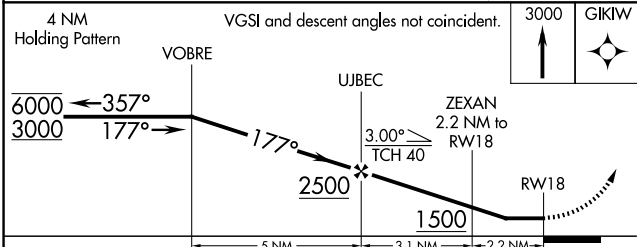

CATEGORY	A	B	C	D
LP MDA	1280-1	509 (600-1)		NA
LNVA MDA	1420-1	649 (700-1)		NA
◻ CIRCLING	1420-1 649 (700-1)	1520-1 749 (800-1)		NA