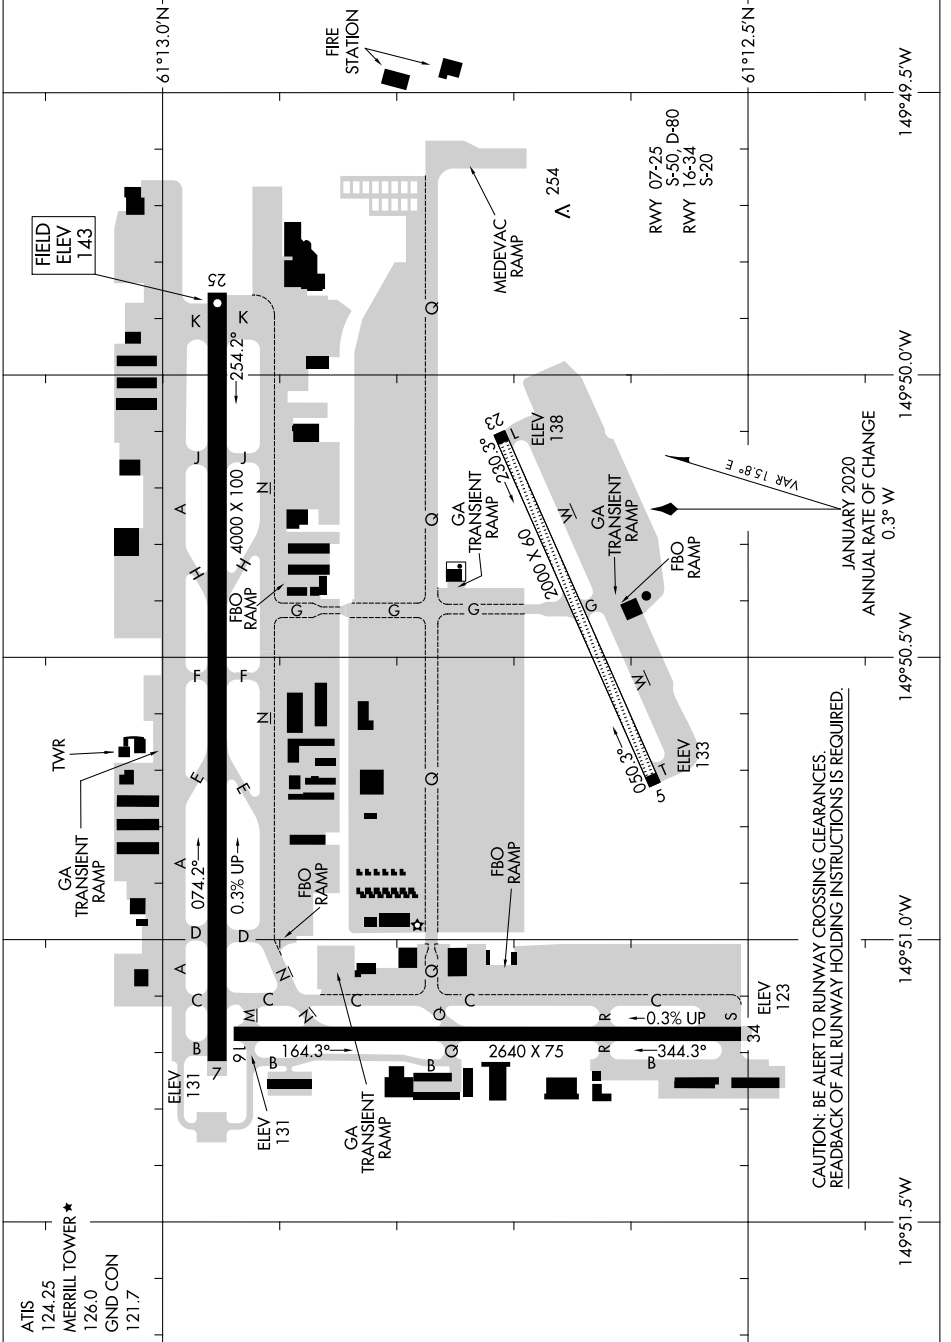

AIRPORT DIAGRAM

AL-1522 (FAA)

MERRILL FLD (MRI)(PAMR)

ANCHORAGE, ALASKA

AK, 26 DEC 2024 to 20 FEB 2025

CAUTION: BE ALERT TO RUNWAY CROSSING CLEARANCES.
READBACK OF ALL RUNWAY HOLDING INSTRUCTIONS IS REQUIRED.

AK, 26 DEC 2024 to 20 FEB 2025

AIRPORT DIAGRAM

ANCHORAGE, ALASKA

MERRILL FLD (MRI)(PAMR)