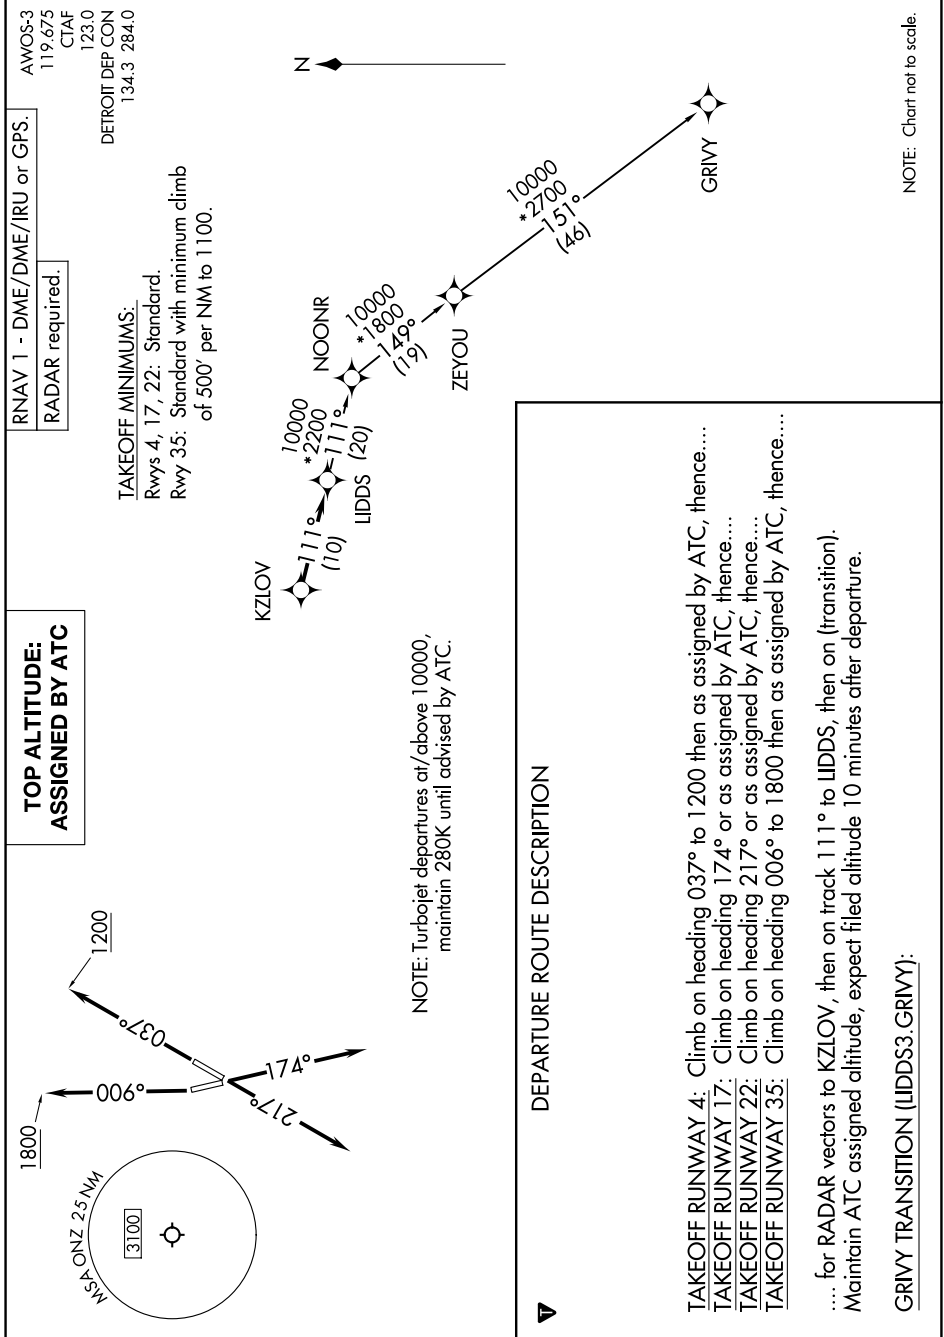

LIDDS THREE DEPARTURE (RNAV)

AL-940 (FAA)

GROSSE ILE MUNI (ONZ)
DETROIT/GROSSE ILE, MICHIGAN

EC-1, 23 JAN 2025 to 20 FEB 2025

EC-1, 23 JAN 2025 to 20 FEB 2025