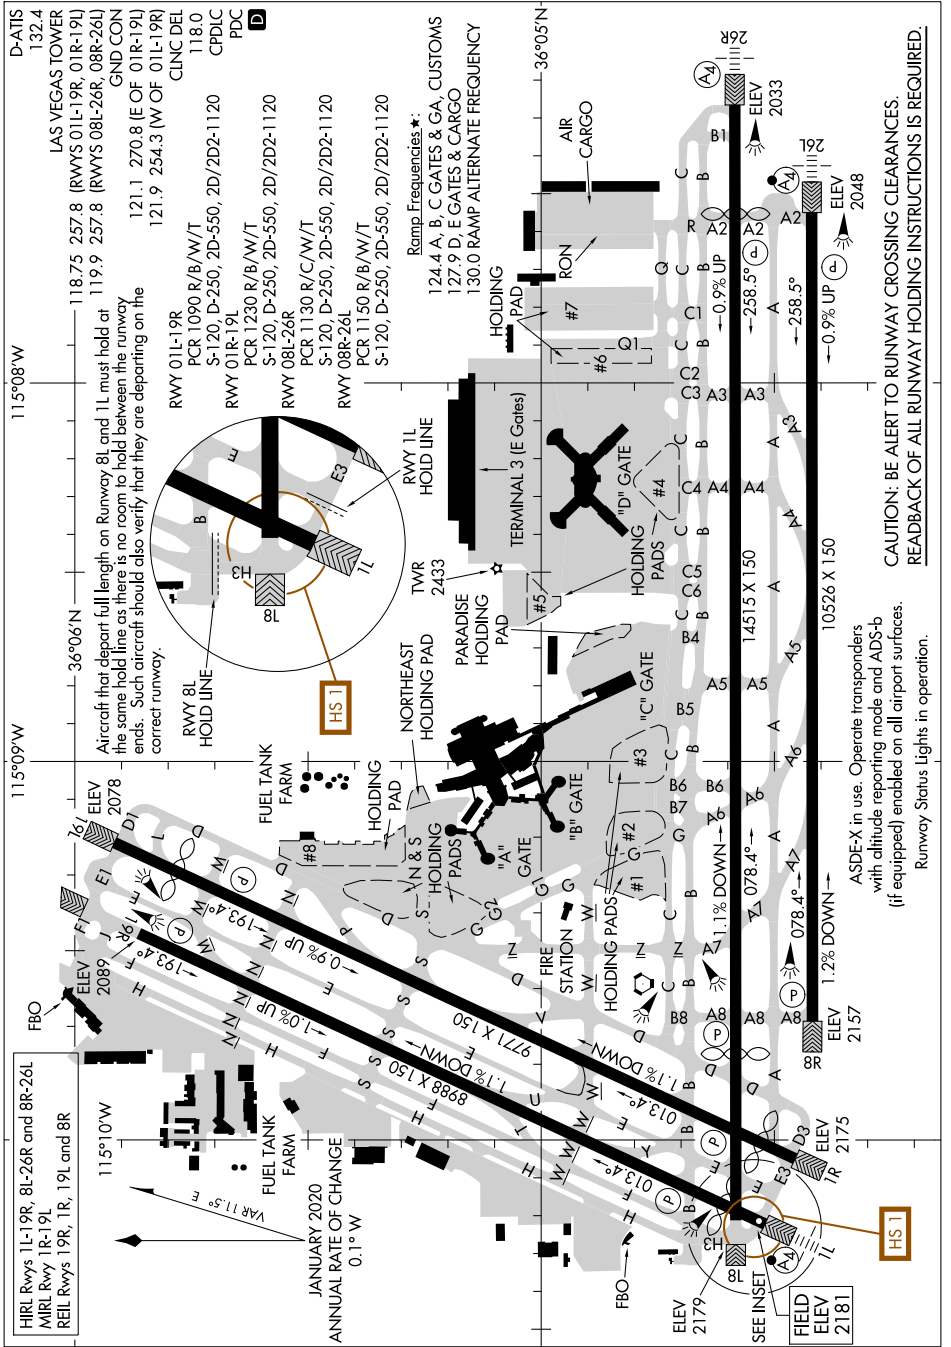

AIRPORT DIAGRAM

AL-662 (FAA)

HARRY REID INTL (LAS)
LAS VEGAS, NEVADA

SW-4, 23 JAN 2025 to 20 FEB 2025

SW-4, 23 JAN 2025 to 20 FEB 2025