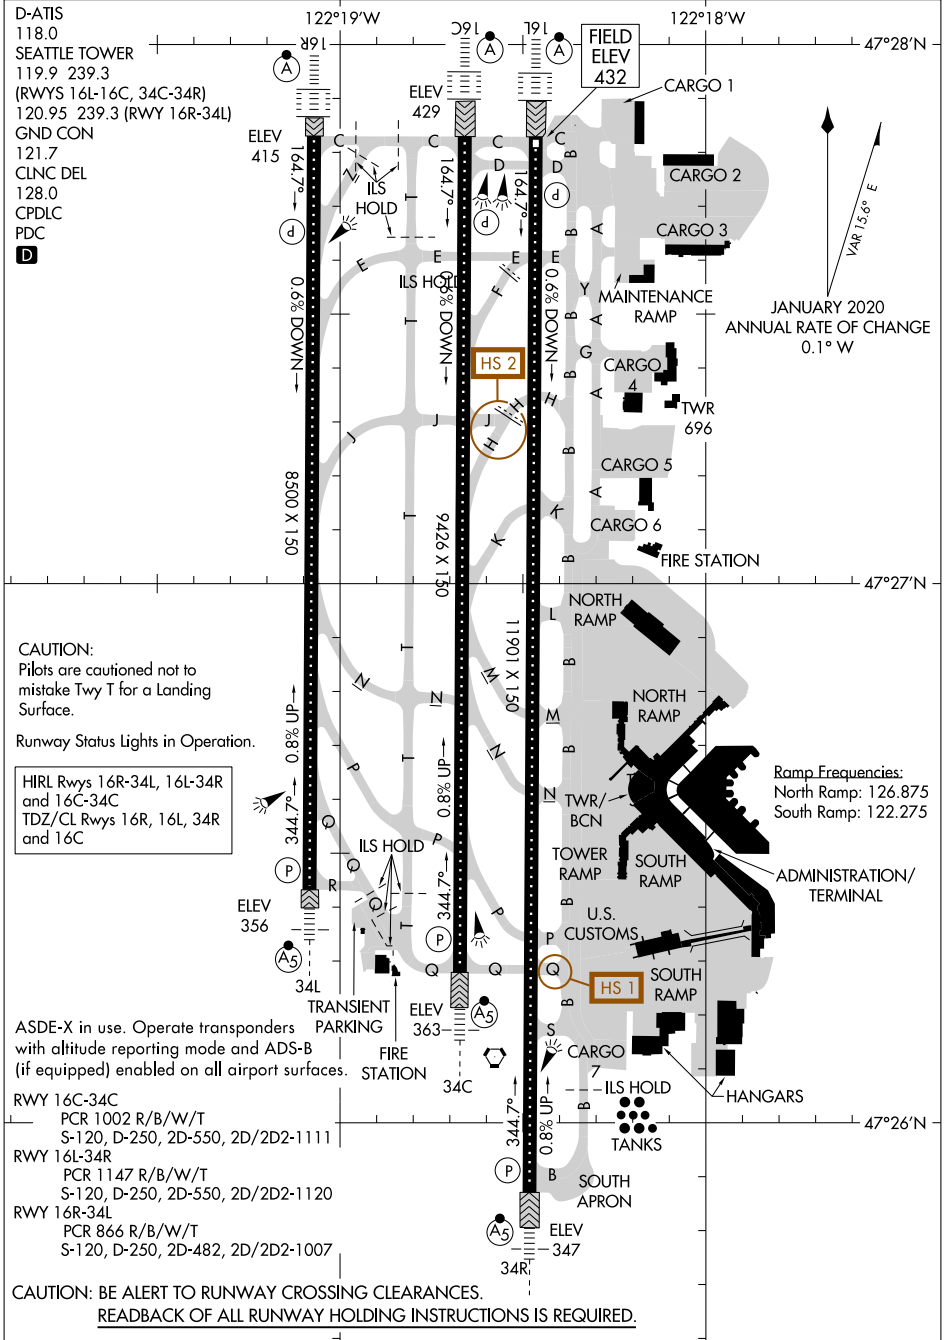

AIRPORT DIAGRAM

AL-582 (FAA)

SEATTLE-TACOMA INTL (SEA)
SEATTLE, WASHINGTON

NW-1, 23 JAN 2025 to 20 FEB 2025

NW-1, 23 JAN 2025 to 20 FEB 2025

AIRPORT DIAGRAM

SEATTLE, WASHINGTON
SEATTLE-TACOMA INTL (SEA)