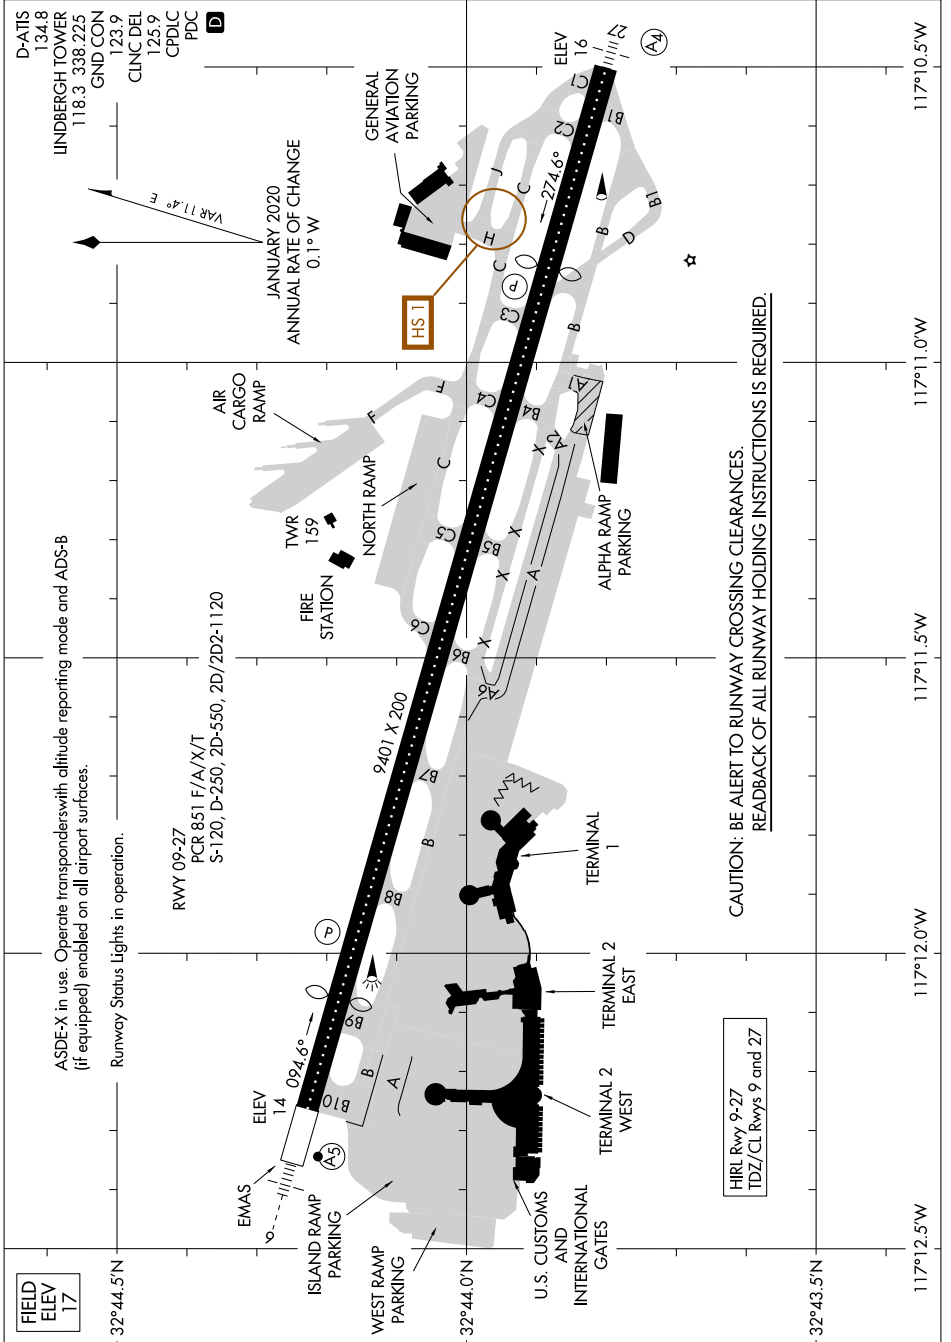

AIRPORT DIAGRAM

AL-373 (FAA)

SAN DIEGO INTL (SAN)
SAN DIEGO, CALIFORNIA

SW-3, 23 JAN 2025 to 20 FEB 2025

AIRPORT DIAGRAM

SAN DIEGO, CALIFORNIA
SAN DIEGO INTL (SAN)

SW-3, 23 JAN 2025 to 20 FEB 2025