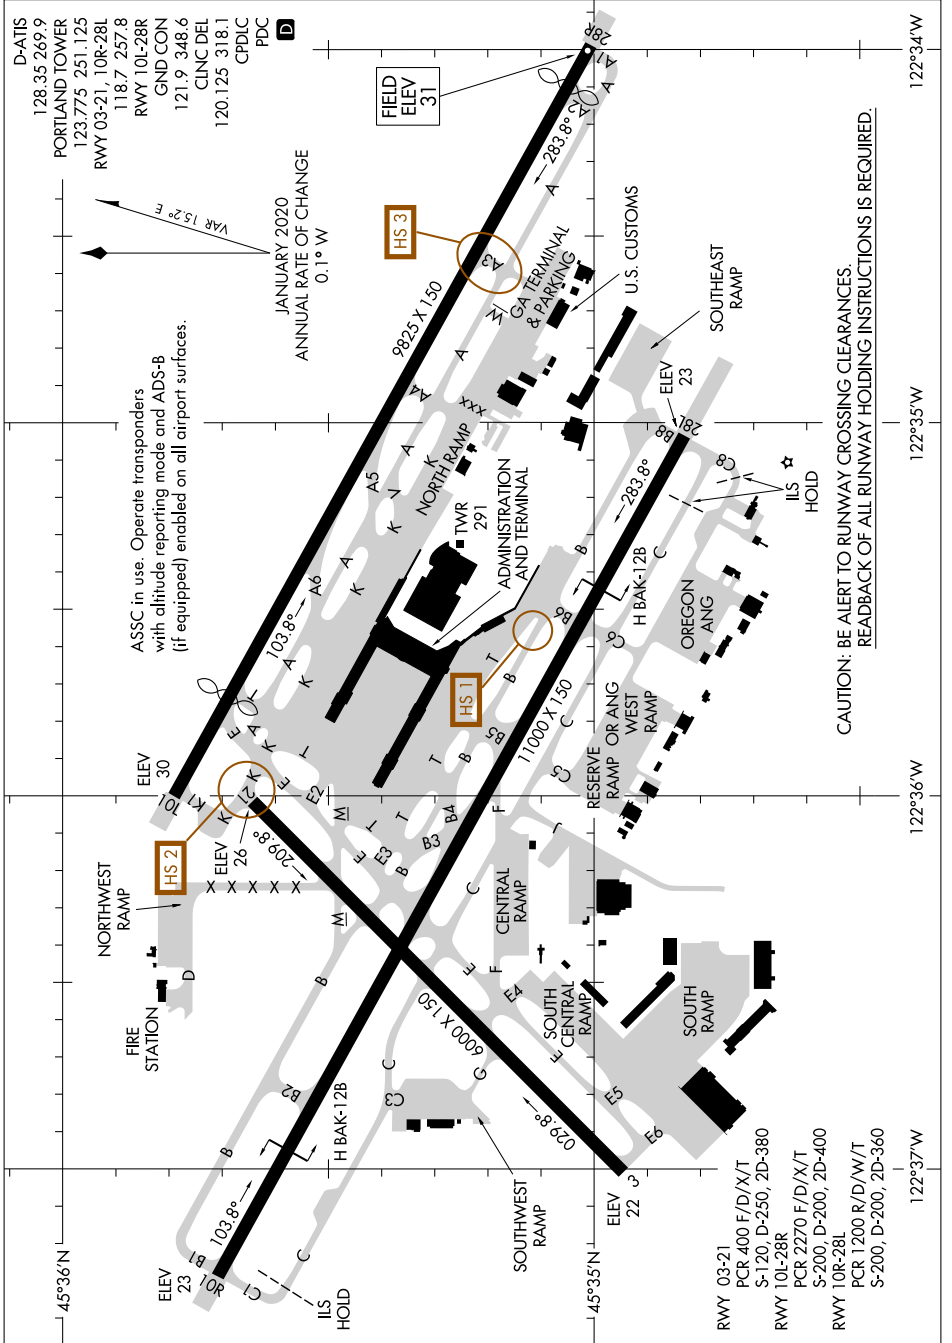

AIRPORT DIAGRAM

AL-330 (FAA)

PORTLAND INTL (PDX)
PORTLAND, OREGON

NW-1, 23 JAN 2025 to 20 FEB 2025

NW-1, 23 JAN 2025 to 20 FEB 2025

AIRPORT DIAGRAM

PORTLAND, OREGON
PORTLAND INTL (PDX)