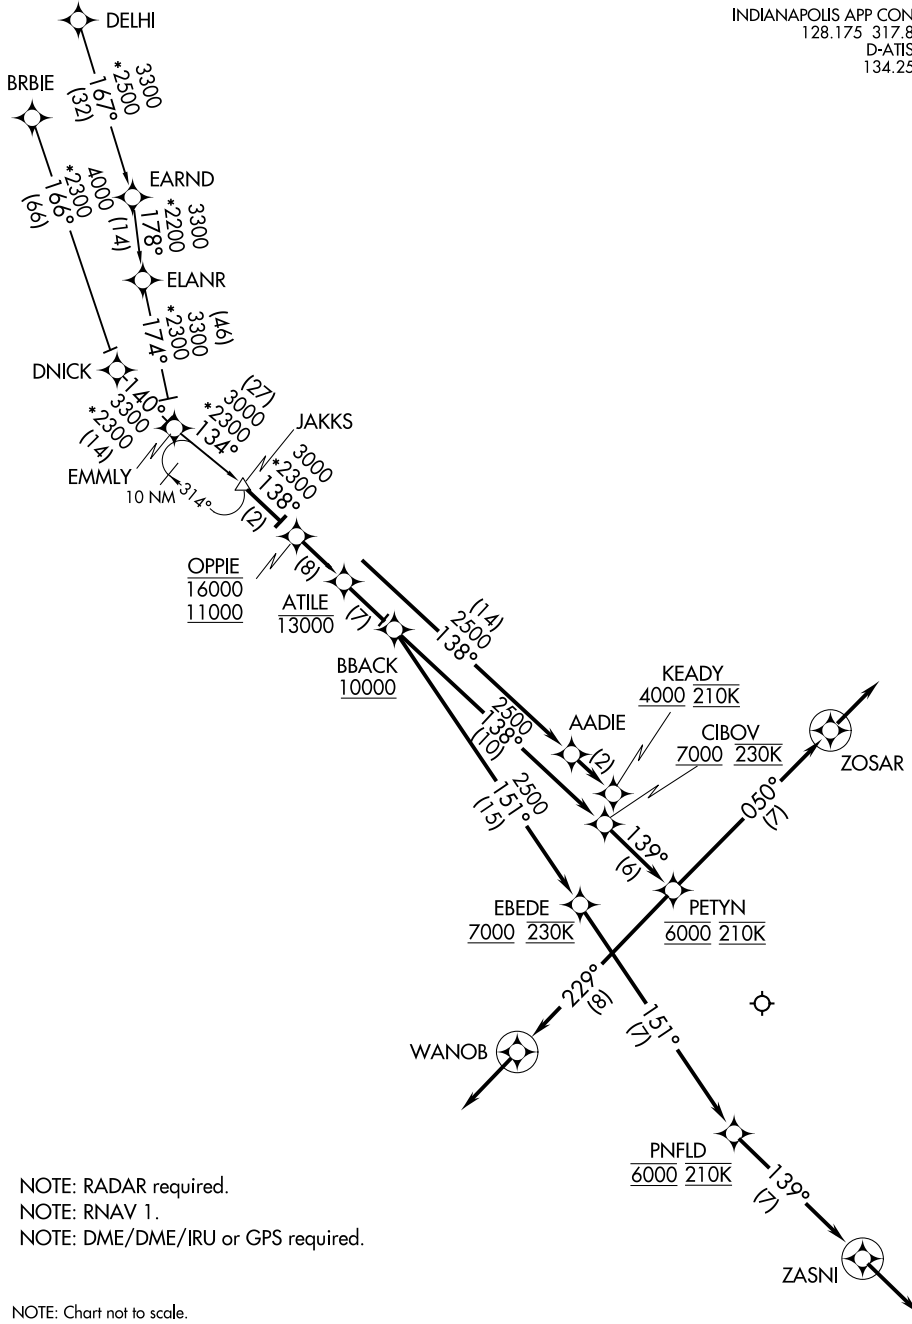

(JAKKS.JAKKS2) 24137

AL-203 (FAA)

INDIANAPOLIS INTL (IND)

JAKKS TWO ARRIVAL (RNAV)

INDIANAPOLIS, INDIANA

INDIANAPOLIS APP CON
128.175 317.8
D-ATIS
134.25

NOTE: RADAR required.
NOTE: RNAV 1.
NOTE: DME/DME/IRU or GPS required.

NOTE: Chart not to scale.

EC-2, 23 JAN 2025 to 20 FEB 2025

EC-2, 23 JAN 2025 to 20 FEB 2025

JAKKS TWO ARRIVAL (RNAV)

(JAKKS.JAKKS2) 10NOV16

INDIANAPOLIS, INDIANA
INDIANAPOLIS INTL (IND)