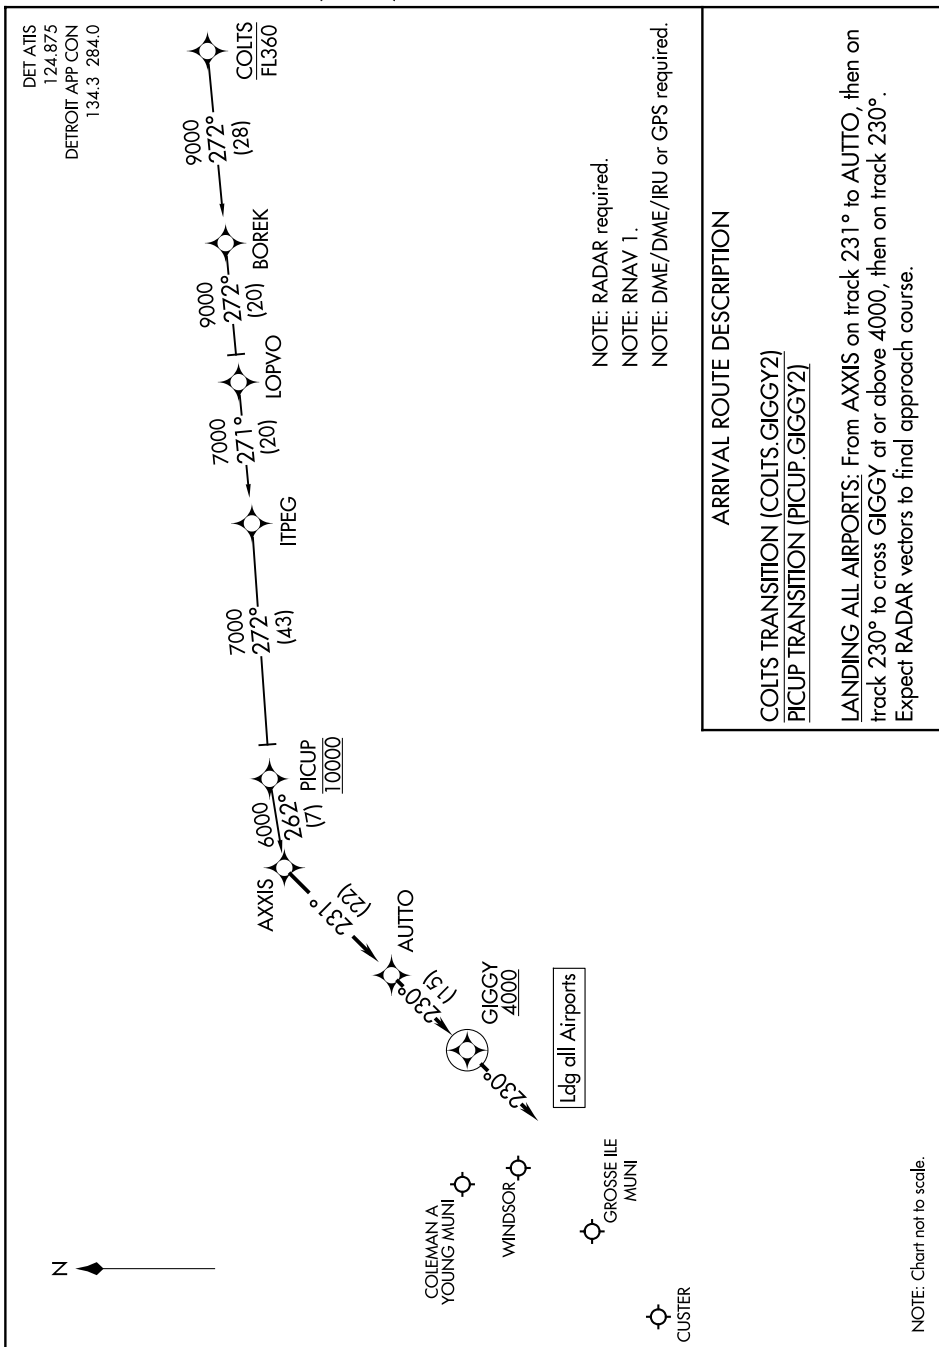

# GIGGY TWO ARRIVAL (RNAV)

DETROIT, MICHIGAN

EC-1, 23 JAN 2025 to 20 FEB 2025

## ARRIVAL ROUTE DESCRIPTION

COLTS TRANSITION (COLTS.GIGGY2)  
PICUP TRANSITION (PICUP.GIGGY2)

**LANDING ALL AIRPORTS:** From AXXIS on track 231° to AUTO, then on track 230° to cross GIGGY at or above 4000, then on track 230°. Expect RADAR vectors to final approach course.

# GIGGY TWO ARRIVAL (RNAV)

DETROIT, MICHIGAN

EC-1, 23 JAN 2025 to 20 FEB 2025

NOTE: Chart not to scale.