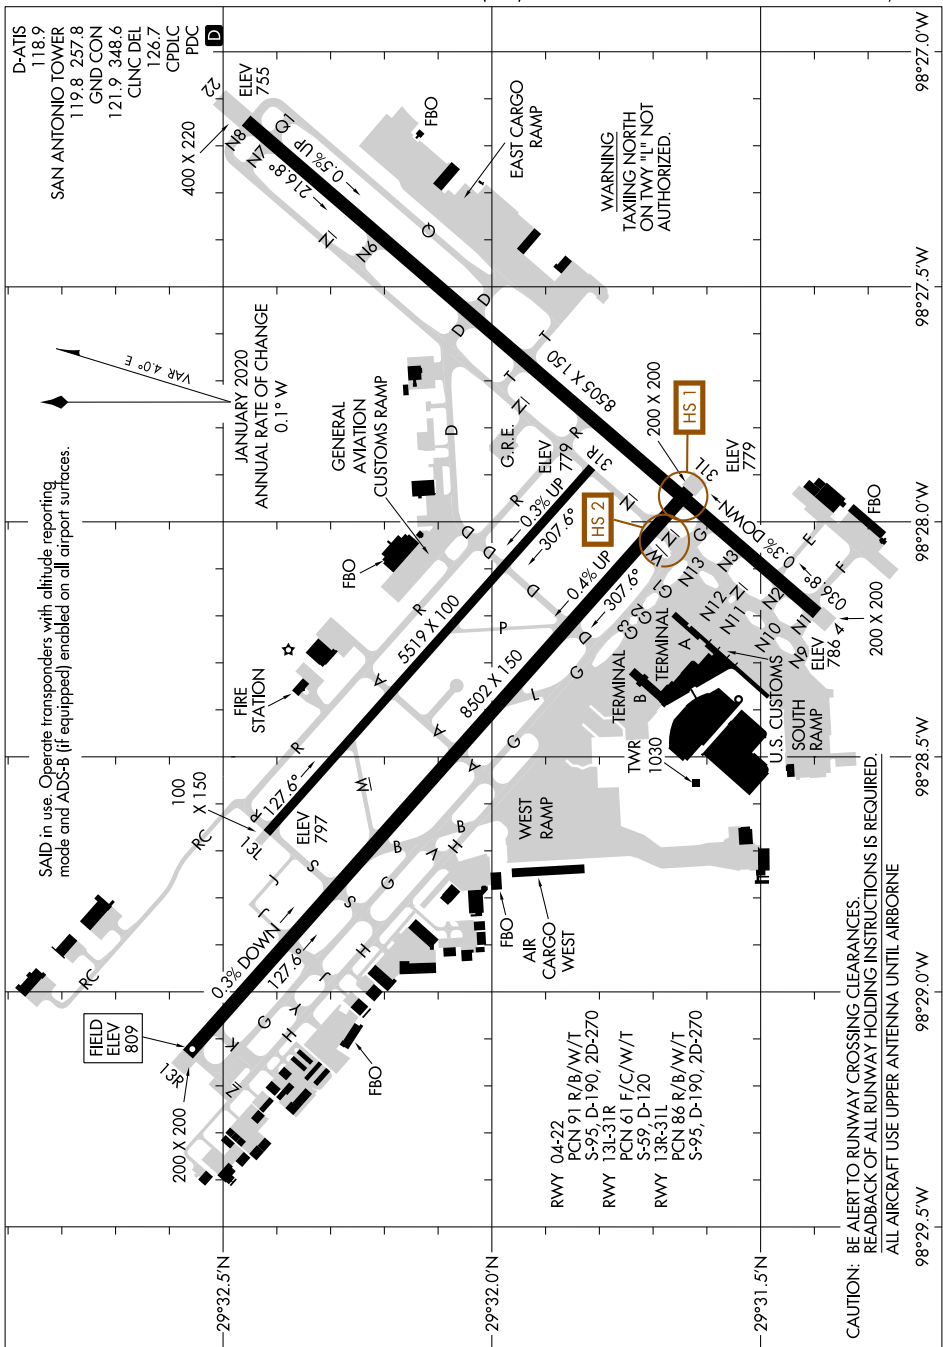

AIRPORT DIAGRAM

AL-369 (FAA)

SAN ANTONIO INTL (SAT)

SAN ANTONIO, TEXAS

SC-3, 26 DEC 2024 to 23 JAN 2025

SC-3, 26 DEC 2024 to 23 JAN 2025

AIRPORT DIAGRAM

SAN ANTONIO, TEXAS

SAN ANTONIO INTL (SAT)