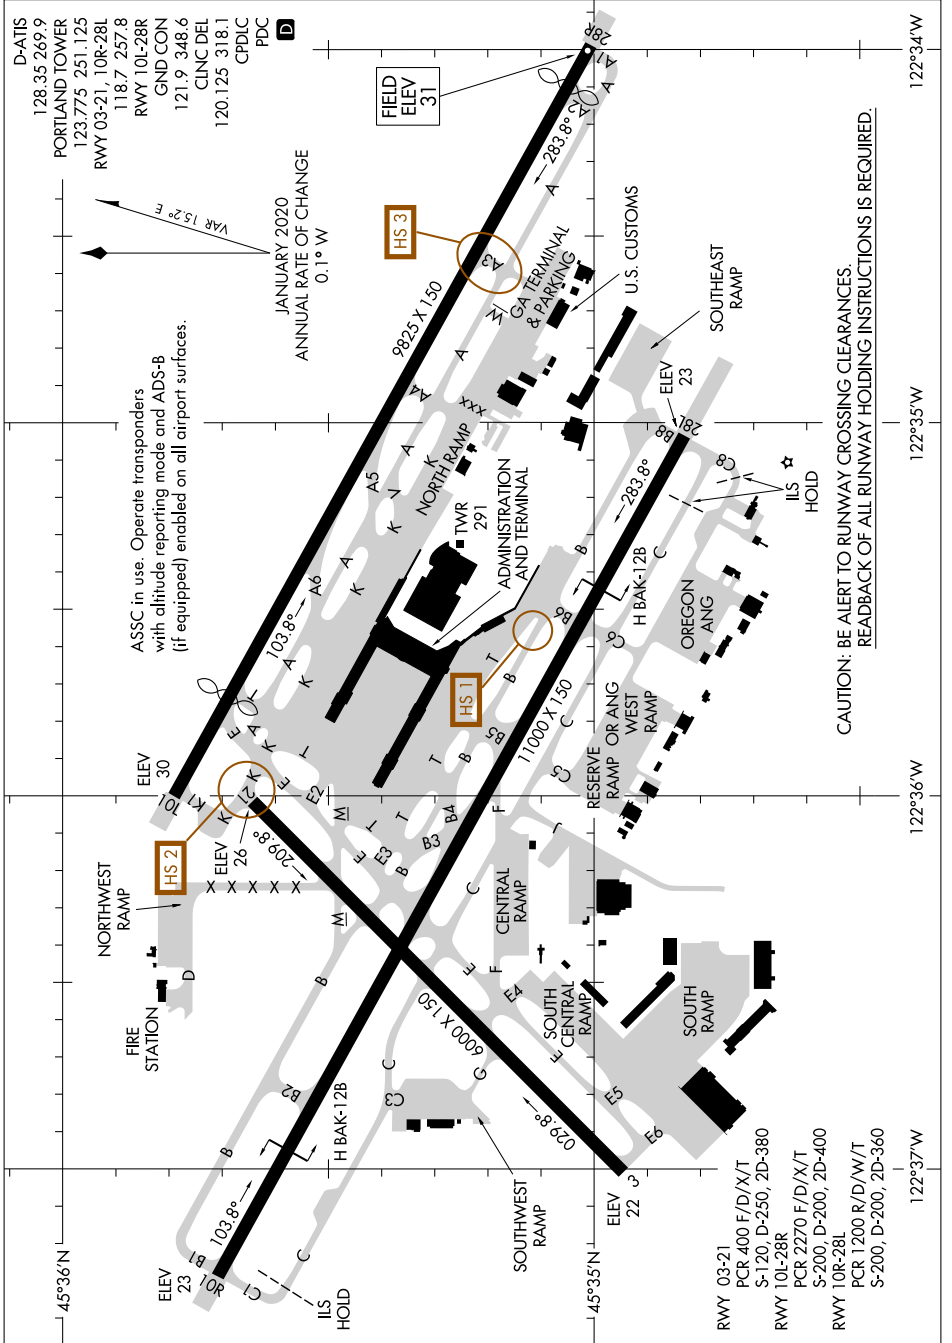

24361

# AIRPORT DIAGRAM

AL-330 (FAA)

PORTLAND INTL (PDX)  
PORTLAND, OREGON

NW-1, 26 DEC 2024 to 23 JAN 2025

# AIRPORT DIAGRAM

24361

PORTLAND, OREGON  
PORTLAND INTL (PDX)

NW-1, 26 DEC 2024 to 23 JAN 2025