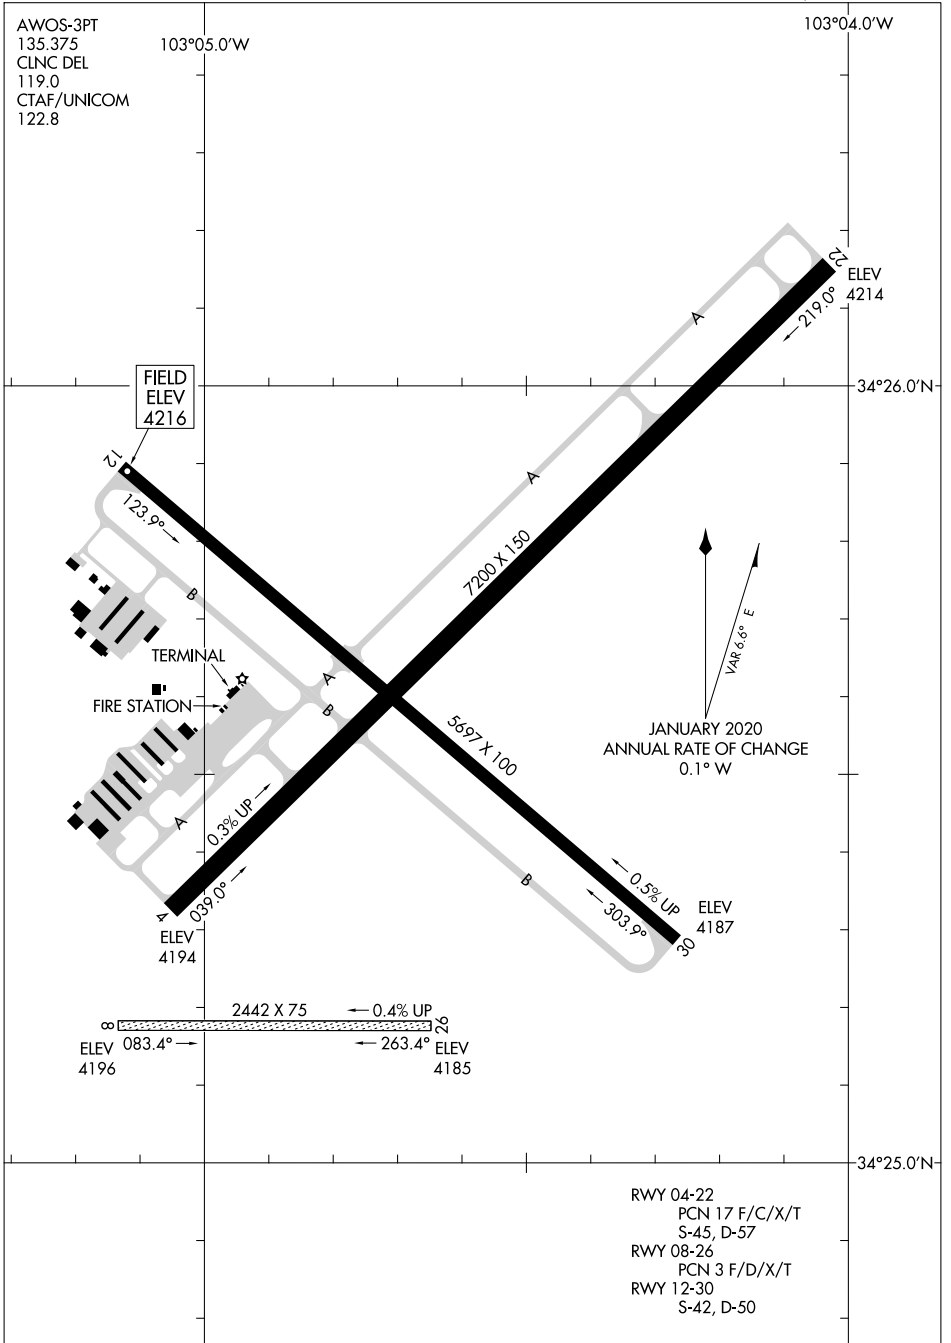

22083

AIRPORT DIAGRAM

AL-5144 (FAA)

CLOVIS RGNL (CVN)
CLOVIS, NEW MEXICO

AWOS-3PT
135.375
CLNC DEL
119.0
CTAF/UNICOM
122.8

103°05.0'W

103°04.0'W

SW-1, 28 NOV 2024 to 26 DEC 2024

SW-1, 28 NOV 2024 to 26 DEC 2024

RWY 04-22
PCN 17 F/C/X/T
S-45, D-57
RWY 08-26
PCN 3 F/D/X/T
RWY 12-30
S-42, D-50

AIRPORT DIAGRAM

22083

CLOVIS, NEW MEXICO
CLOVIS RGNL (CVN)